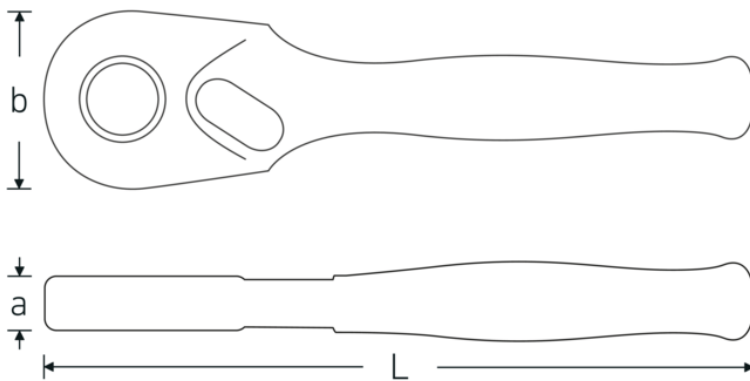

Mini fine-tooth bit ratchet 1/4"

418B

Product no. 11133030
GTIN 4018754291373
Model 418B

Label.

1/4 Mini bit ratchet fine-tooth RSW.4.5° L.90mm

Technologies and features.

Foreign Object Damage

STAHLWILLE protects against FOD (Foreign Object Damage). Our tool is ideal for safety-relevant sectors such as aviation, thanks to the screwless design.

Fine-tooth ratchet mechanism

Our fine-tooth ratchets with 80 teeth re-engage after just 4.5° for maximum precision in confined spaces. 8 pairs of parallel teeth simultaneously ensure maximum load-bearing capacity and particularly smooth running, even at high torques.

Technical Drawing.

Technical Attributes.

a	11 mm
Internal hex drive (inch)	1/4
Number of teeth	80
Working angle	4.5 °
Width mm (b)	22.5 mm
DIN	DIN 3126 / ISO 1173 Form D 6,3
Length mm (L)	90 mm

Logistics data.

Depth mm (IFS)	90
Width mm (IFS)	23
Height mm (IFS)	10
Length (packed, mm)	140
Width (packed, mm)	110
Height (packed, mm)	10
Volume (packed, dm3)	0.154 dm3
Product no.	11133030
Weight (gross, kg)	0,075
Weight PAP (kg)	0,000
Weight PVC (kg)	0,028
GTIN	4018754291373
Country of origin AWR	GERMANY
Region of origin	Nordrhein-Westfalen
WEEE/ElektroG	nicht ear-pflichtig
Customs tariff no.	82042000
Packing standard	1
Weight	70 g