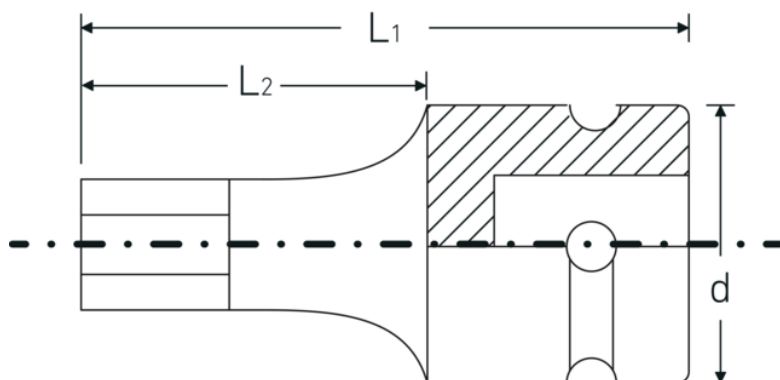

IMPACT screwdriver sockets 1/2"

54IMP

Product no. **23050007**
GTIN **4018754233816**
Model **54 IMP 7**

Label. IMPACT screwdriver socket 1/2 " 7 mm L.40mm

- Features.**
- for hex socket screws
 - 1/2" internal square drive
 - Chrome Alloy Steel, gunmetal finish

Product highlights.

Optimised functionality.

All IMPACT sockets have a through cross hole for the connecting pin and a deep groove for the rubber locking ring. The locking pin is not stressed during use.

High fitting accuracy.

The high fitting accuracy due to tight tolerances guarantees optimum, backlash-free transmission of forces to the socket.

Technical Drawing.

Technical Attributes.

Drive profile	hex
External hex drive (mm)	7 mm
Internal square drive (inch)	1/2 "
d	25 mm
L1	40 mm
L2	20 mm

Logistics data.

Depth mm (IFS)	38
Width mm (IFS)	25
Height mm (IFS)	25
Length (packed, mm)	135
Width (packed, mm)	26
Height (packed, mm)	26
Volume (packed, dm ³)	0.09126 dm ³
Product no.	23050007
Weight (gross, kg)	0,295
Weight PAP (kg)	0,000
Weight PVC (kg)	0,000
GTIN	4018754233816
Country of origin AWR	TAIWAN, PROVINCE OF CHINA
Region of origin	Ausländischer Ursprung
WEEE/ElektroG	nicht ear-pflichtig
Customs tariff no.	82042000
Packing standard	5
Weight	60 g