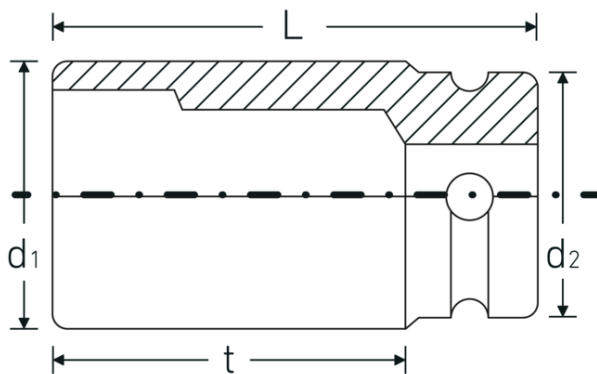

### Optimised functionality.

All IMPACT sockets have a through cross hole for the connecting pin and a deep groove for the rubber locking ring. The locking pin is not stressed during use.

## Technical Drawing.

## Technical Attributes.

Drive profile	hex
Internal square drive (inch)	3/4 "
d1	46,8 mm
d2	44 mm
Length mm (L)	100 mm
Spanner size [mm]	32 mm
t	72 mm

## Logistics data.

Depth mm (IFS)	100
Width mm (IFS)	47
Height mm (IFS)	47
Length (packed, mm)	110
Width (packed, mm)	100
Height (packed, mm)	48
Volume (packed, dm3)	0.528 dm3
Product no.	25090032
Weight (gross, kg)	1,556
Weight PAP (kg)	0,000
Weight PVC (kg)	0,008
GTIN	4018754015924
Country of origin AWR	GERMANY
Region of origin	Nordrhein-Westfalen
WEEE/ElektroG	nicht ear-pflichtig
Customs tariff no.	82042000
Packing standard	2
Weight	778 g