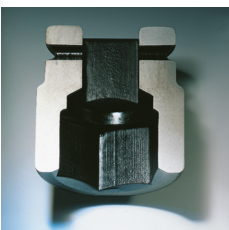

## IMPACT sockets 3/4"

2509

Product no. **25090032**  
GTIN **4018754015924**  
Model **2509 32**

**Label.** IMPACT socket 3/4 " 32mm L.100mm

- Features.**
- long version, with reduced diameter
  - with hex
  - 3/4" internal square drive
  - for bolted joints of e.g. TRILEX® wheels
  - Chrome Alloy Steel, gunmetal finish
  - DIN 3129 / ISO 1711-2

### Powerful and resilient.

The sockets are made from high-quality Chrome Alloy Steel. They are hardened in oil to prevent stress and distortion.

### Optimised functionality.

All IMPACT sockets have a through cross hole for the connecting pin and a deep groove for the rubber locking ring. The locking pin is not stressed during use.

### High fitting accuracy.

The high fitting accuracy due to tight tolerances guarantees optimum, backlash-free transmission of forces to the socket.