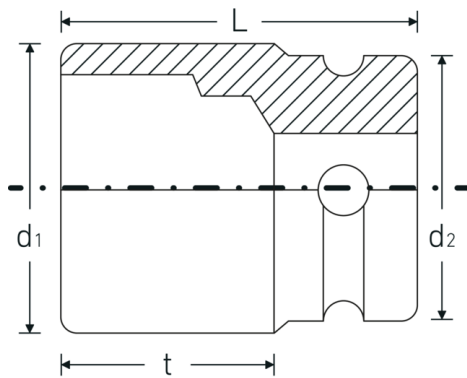

### Optimised functionality.

All IMPACT sockets have a through cross hole for the connecting pin and a deep groove for the rubber locking ring. The locking pin is not stressed during use.

## Technical Drawing.

## Technical Attributes.

Drive profile	hex
Internal square drive (inch)	1/2 "
d1	35 mm
d2	30 mm
Length mm (L)	85 mm
Spanner size [mm]	24 mm
t	66 mm

## Logistics data.

Depth mm (IFS)	85
Width mm (IFS)	35
Height mm (IFS)	35
Length (packed, mm)	176
Width (packed, mm)	36
Height (packed, mm)	86
Volume (packed, dm3)	0.544896 dm3
Product no.	23020024
Weight (gross, kg)	1,685
Weight PAP (kg)	0,000
Weight PVC (kg)	0,009
GTIN	4018754015207
Country of origin AWR	GERMANY
Region of origin	Nordrhein-Westfalen
WEEE/ElektroG	nicht ear-pflichtig
Customs tariff no.	82042000
Packing standard	5
Weight	340 g