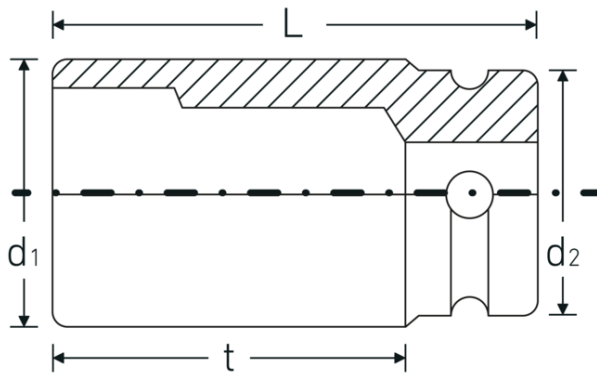

IMPACT sockets 3/4"

55IMP

Product no. **25010018**
GTIN **4018754015603**
Model **55 IMP 18**

Label. IMPACT socket 3/4 " 18mm L.48mm

- Features.**
- with hex
 - 3/4" internal square drive
 - Chrome Alloy Steel, gunmetal finish
 - DIN 3129 / ISO 1711-2

Product highlights.

Powerful and resilient.

The sockets are made from high-quality Chrome Alloy Steel. They are hardened in oil to prevent stress and distortion.

Optimised functionality.

All IMPACT sockets have a through cross hole for the connecting pin and a deep groove for the rubber locking ring. The locking pin is not stressed during use.

High fitting accuracy.

The high fitting accuracy due to tight tolerances guarantees optimum, backlash-free transmission of forces to the socket.

Technical Drawing.

Technical Attributes.

Drive profile	hex
Internal square drive (inch)	3/4 "
d1	30,5 mm
d2	44 mm
DIN	DIN 3129 / ISO 1711-2
Length mm (L)	48 mm
Spanner size [mm]	18 mm
t	23 mm

Logistics data.

Depth mm (IFS)	48
Width mm (IFS)	44
Height mm (IFS)	44
Length (packed, mm)	221
Width (packed, mm)	45
Height (packed, mm)	49
Volume (packed, dm3)	0.487305 dm3
Product no.	25010018
Weight (gross, kg)	1,725
Weight PAP (kg)	0,000
Weight PVC (kg)	0,008
GTIN	4018754015603
Country of origin AWR	GERMANY
Region of origin	Nordrhein-Westfalen
WEEE/ElektroG	nicht ear-pflichtig
Customs tariff no.	82042000
Packing standard	5
Weight	345 g