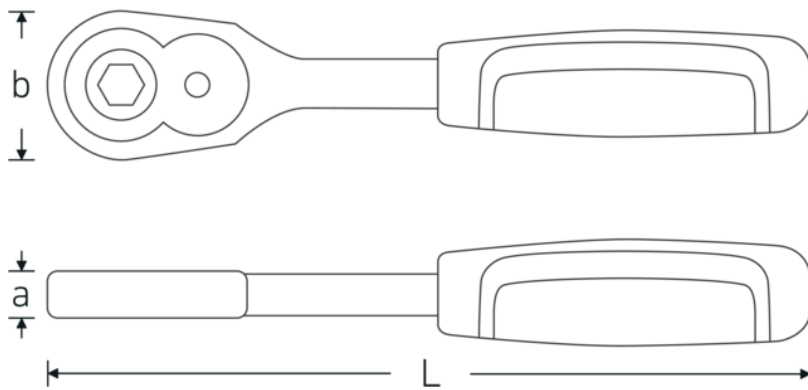

### Fine-tooth ratchet mechanism

Our fine-tooth ratchets with 80 teeth re-engage after just 4.5° for maximum precision in confined spaces. 8 pairs of parallel teeth simultaneously ensure maximum load-bearing capacity and particularly smooth running, even at high torques.

## Technical Drawing.