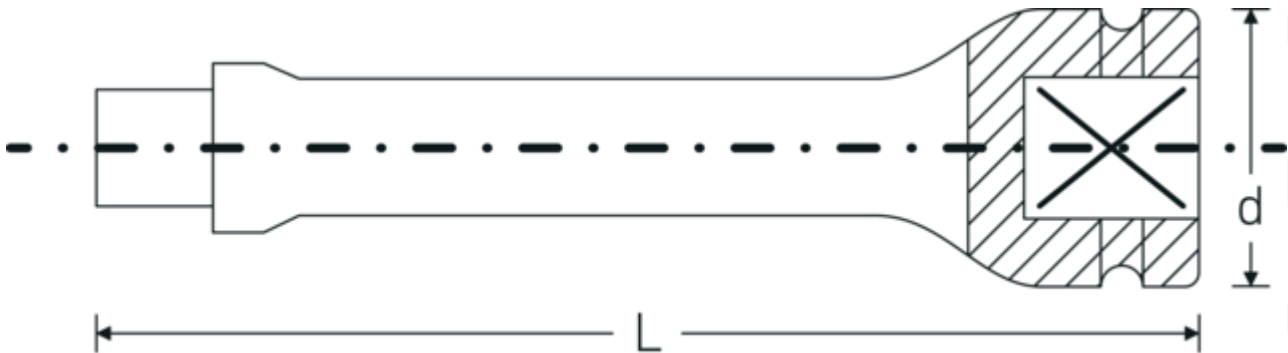

### 560IMP

Product no. **35010003**  
GTIN **4018754017348**  
Model **560/13 IMP**

**Label.** Extension 3/4 " L.330mm

- Features.**
- 3/4" internal square drive
  - Chrome Alloy Steel, gunmetal finish

## Technical Drawing.

## Technical Attributes.

External square drive (inch)	3/4
Internal square drive (inch)	3/4 "
d	44 mm
Size	13
Length mm (L)	330 mm

## Logistics data.

Depth mm (IFS)	332
Width mm (IFS)	45
Height mm (IFS)	45
Length (packed, mm)	332
Width (packed, mm)	100
Height (packed, mm)	80
Volume (packed, dm3)	2.656 dm3

<b>Product no.</b>	35010003
<b>Weight (gross, kg)</b>	6,525
<b>Weight PAP (kg)</b>	0,000
<b>Weight PVC (kg)</b>	0,000
<b>GTIN</b>	4018754017348
<b>Country of origin AWR</b>	GERMANY
<b>Region of origin</b>	Nordrhein-Westfalen
<b>WEEE/ElektroG</b>	nicht ear-pflichtig
<b>Customs tariff no.</b>	82042000
<b>Packing standard</b>	5
<b>Weight</b>	1305 g