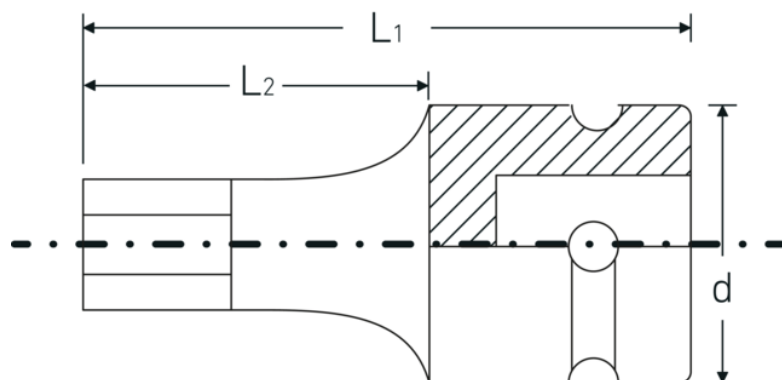

### Optimized functionality.

All IMPACT sockets have a through cross hole for the connecting pin and a deep groove for the rubber locking ring. The locking pin is not stressed during use.

### High fitting accuracy.

The high precision fit, achieved through tight tolerances, ensures optimal, backlash-free transmission of forces to the socket.

## Technical Drawing.

## Technical Attributes.

Drive profile	hex
External hex drive (mm)	19 mm
Internal square drive (inch)	1/2 "
d	25 mm
L1	40 mm
L2	20 mm