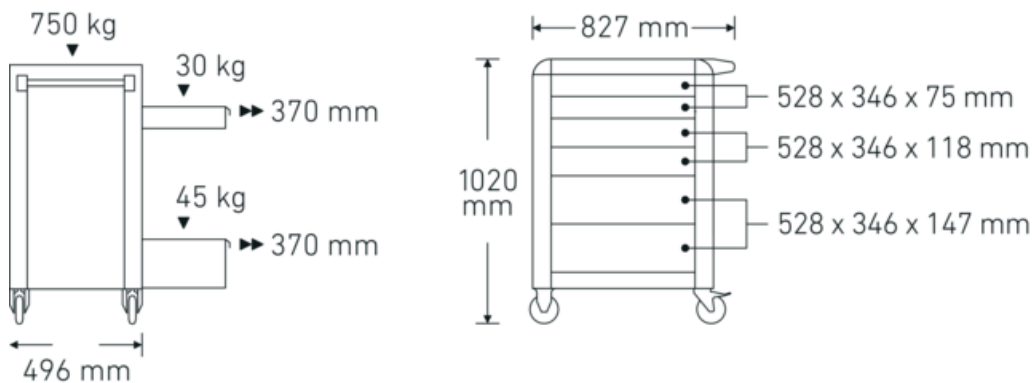

Tool trolley 95 PRO

95/6 PRO

Product no. **81200160**
GTIN **4018754334636**
Model **95/6 A PRO**

Label.

Tool trolley 95/6 PRO 6 Drawers 496 x 827 x 1020 mm anthracite, RAL 7016; black, RAL 9007

Product highlights.

Durable wheels.

Oil and acid resistant smooth-running wheels (Ø 125 mm) with carpet protection to protect the bearings from dirt and fibres; with two locking brakes.

Optimally organised.

All drawers can be extended up to 100%. Combining the use of STAHlwILLE standard and TCS inserts, or the variable drawer dividers, ensures a clear overview and convenient access to tools.

Technical Drawing.

Technical Attributes.

Number of drawers	6
Width mm (b)	827 mm
Colour	anthracite, RAL 7016; black, RAL 9007
Colour abbreviation	RAL 7016; RAL 9005
Height mm (h)	1020 mm
Length mm (L)	496 mm
Model no.	95/6 A PRO
Internal drawer dimensions mm	346 x 528 x 75 mm (2x) 346 x 528 x 118 mm (2x) 346 x 528 x 147 mm (2x)
Drawer load capacity	30 kg 30 kg 30/45 kg
Load capacity	750 kg

Logistics data.

Depth mm (IFS)	720
Width mm (IFS)	496
Height mm (IFS)	863
Length (packed, mm)	836
Width (packed, mm)	587
Height (packed, mm)	940
Volume (packed, dm ³)	461.28808 dm ³
Product no.	81200160
Weight (gross, kg)	79,000
Weight PAP (kg)	7,500
Weight PVC (kg)	0,000
GTIN	4018754334636
Country of origin AWR	CHINA
Region of origin	Ausländischer Ursprung
WEEE/ElektroG	nicht ear-pflichtig
Customs tariff no.	94032080
Packing standard	1
Weight	71500 g