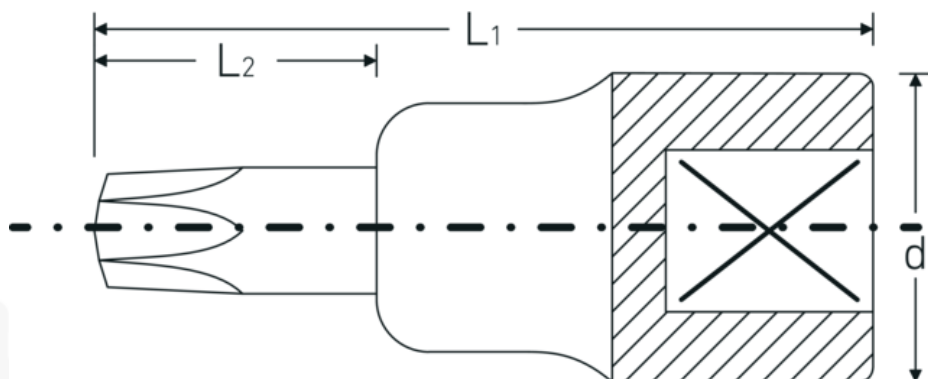

Screwdriver socket

54TX

Product no. **03100027**
GTIN **4018754006663**
Model **54 TX T 27**

Label. 1/2 " Screwdriver socket L.55mm

Features.

- for inside TORX® screws
- Chrome Alloy Steel, chrome plated

Advantages.

For recessed TORX® screws

Technical Drawing.

Technical Attributes.

Drive profile TORX®
Internal square drive (inch) 1/2 "

Logistics data.

Depth mm (IFS) 57
Width mm (IFS) 23

d	22,7 mm	Height mm (IFS)	23
Size of output profile	T27	Length (packed, mm)	100
L1	55 mm	Width (packed, mm)	80
L2	17 mm	Height (packed, mm)	23
		Volume (packed, dm3)	0.184 dm3
		Art. no.	03100027
		Weight (gross, kg)	0,364
		Weight PAP (kg)	0,000
		Weight PVC (kg)	0,003
		GTIN	4018754006663
		Country of origin	GERMANY
		Region of origin	Nordrhein-Westfalen
		WEEE/ElektroG	nicht ear-pflichtig
		Customs tariff no.	82042000
		Packing standard	5
		Weight	72 g

Variants.

Art. no.	Model no. (ERP)	Description	GTIN
03100020	54 TX T 20	1/2 " Screwdriver socket L.55mm	4018754006649
03100025	54 TX T 25	1/2 " Screwdriver socket L.55mm	4018754006656
03100027	54 TX T 27	1/2 " Screwdriver socket L.55mm	4018754006663
03100030	54 TX T 30	1/2 " Screwdriver socket L.55mm	4018754006670
03100040	54 TX T 40	1/2 " Screwdriver socket L.55mm	4018754006687
03100045	54 TX T 45	1/2 " Screwdriver socket L.55mm	4018754006694
03100050	54 TX T 50	1/2 " Screwdriver socket L.55mm	4018754006700
03100055	54 TX T 55	1/2 " Screwdriver socket L.58mm	4018754006717
03100060	54 TX T 60	1/2 " Screwdriver socket L.58mm	4018754006724
03100070	54 TX T 70	1/2 " Screwdriver socket L.60mm	4018754132362