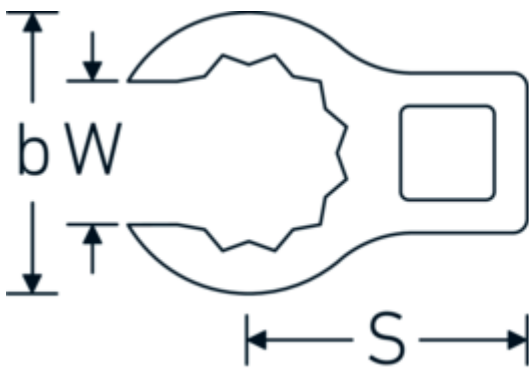

CROW-RING spanner

440

Product no. **03190041**
GTIN **4018754102112**
Model **440 41**

Label. 1/2 " CROW-RING spanner Spanner size 41mm L.71,8mm

Features.

- Chrome Alloy Steel, chrome plated
- Caution! Modified settings on torque wrench

Technical Drawing.

Technical Attributes.

a	24,5 mm
Internal square drive (inch)	1/2 "
Width mm (b)	57,9 mm
Length mm (L)	71,8 mm
S	37,7 mm
Width across flats [mm]	41 mm
W	31 mm

Logistics data.

Depth mm (IFS)	70
Width mm (IFS)	58
Height mm (IFS)	25
Length (packed, mm)	70
Width (packed, mm)	58
Height (packed, mm)	25
Volume (packed, dm3)	0.1015 dm3

Variants.

Art. no.	Model no. (ERP)	Description	GTIN
01190008	440 8	1/4 " CROW-RING spanner Spanner size 8mm L.23,8mm	4018754149094
01190009	440 9	1/4 " CROW-RING spanner Spanner size 9mm L.28,5mm	4018754140985
01190010	440 10	1/4 " CROW-RING spanner Spanner size 10mm L.28,4mm	4018754000739
01190011	440 11	1/4 " CROW-RING spanner Spanner size 11mm L.28mm	4018754149100
01190012	440 12	1/4 " CROW-RING spanner Spanner size 12mm L.30,8mm	4018754000746
01190013	440 13	1/4 " CROW-RING spanner Spanner size 13mm L.32mm	4018754102099
01190014	440 14	1/4 " CROW-RING spanner Spanner size 14mm L.31,7mm	4018754000753
02190015	440 15	3/8 " CROW-RING spanner Spanner size 15mm L.36,5mm	4018754141029
02190016	440 16	3/8 " CROW-RING spanner Spanner size 16mm L.36,1mm	4018754003389
02190017	440 17	3/8 " CROW-RING spanner Spanner size 17mm L.39,2mm	4018754003396
02190018	440 18	3/8 " CROW-RING spanner Spanner size 18mm L.40,8mm	4018754003402
02190019	440 19	3/8 " CROW-RING spanner Spanner size 19mm L.40,5mm	4018754003419
02190020	440 20	3/8 " CROW-RING spanner Spanner size 20mm L.42,9mm	4018754141036
02190021	440 21	3/8 " CROW-RING spanner Spanner size 21mm L.42,8mm	4018754003426