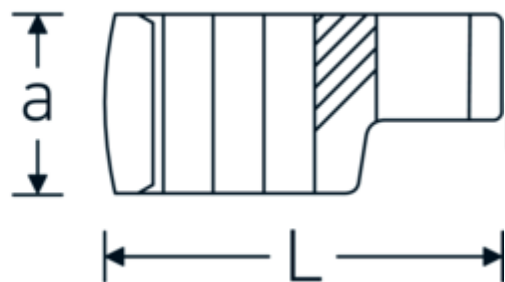

CROW-RING spanner

440

Product no. **03190041**
GTIN **4018754102112**
Model **440 41**

Label. 1/2 " CROW-RING spanner Spanner size 41mm L.71,8mm

Features.

- Chrome Alloy Steel, chrome plated
- Caution! Modified settings on torque wrench

Technical Drawing.

Technical Attributes.

a	24,5 mm
Internal square drive (inch)	1/2 "
Width mm (b)	57,9 mm
Length mm (L)	71,8 mm
S	37,7 mm
Width across flats [mm]	41 mm
W	31 mm

Logistics data.

Depth mm (IFS)	70
Width mm (IFS)	58
Height mm (IFS)	25
Length (packed, mm)	70
Width (packed, mm)	58
Height (packed, mm)	25
Volume (packed, dm3)	0.1015 dm3

Variants.

Art. no.	Model no. (ERP)	Description	GTIN
01190008	440 8	1/4 " CROW-RING spanner Spanner size 8mm L.23,8mm	4018754149094
01190009	440 9	1/4 " CROW-RING spanner Spanner size 9mm L.28,5mm	4018754140985
01190010	440 10	1/4 " CROW-RING spanner Spanner size 10mm L.28,4mm	4018754000739
01190011	440 11	1/4 " CROW-RING spanner Spanner size 11mm L.28mm	4018754149100
01190012	440 12	1/4 " CROW-RING spanner Spanner size 12mm L.30,8mm	4018754000746
01190013	440 13	1/4 " CROW-RING spanner Spanner size 13mm L.32mm	4018754102099
01190014	440 14	1/4 " CROW-RING spanner Spanner size 14mm L.31,7mm	4018754000753
02190015	440 15	3/8 " CROW-RING spanner Spanner size 15mm L.36,5mm	4018754141029
02190016	440 16	3/8 " CROW-RING spanner Spanner size 16mm L.36,1mm	4018754003389
02190017	440 17	3/8 " CROW-RING spanner Spanner size 17mm L.39,2mm	4018754003396
02190018	440 18	3/8 " CROW-RING spanner Spanner size 18mm L.40,8mm	4018754003402
02190019	440 19	3/8 " CROW-RING spanner Spanner size 19mm L.40,5mm	4018754003419
02190020	440 20	3/8 " CROW-RING spanner Spanner size 20mm L.42,9mm	4018754141036
02190021	440 21	3/8 " CROW-RING spanner Spanner size 21mm L.42,8mm	4018754003426