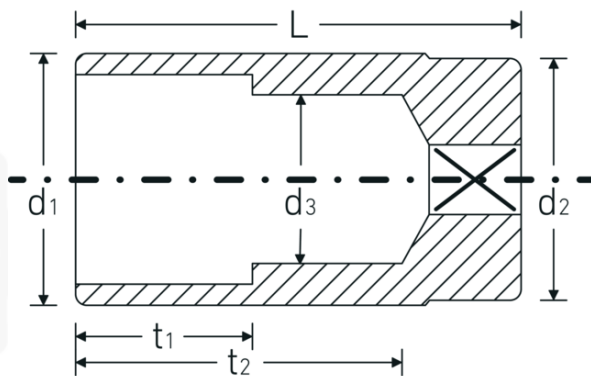

Socket

46

Product no. 02020012
GTIN 4018754002184
Model 46 12

Label. 3/8 " Socket Wrench size 12mm L.54mm

- Features.**
- long version
 - bi-hex with AS-Drive profile
 - 3/8" internal square drive
 - HPQ® high performance steel, chrome-plated
 - size 20.8: with rubber insert for spark plugs
 - DIN 3124 / ISO 2725-1 / DIN EN 3710 / DIN EN 3709 / ASME B 107.5M

Advantages.

Long

Technical Drawing.

Technical Attributes.

Drive profile	Bi-hex AS-Drive
Internal square drive (inch)	3/8 "
d1	16,9 mm
d2	17,5 mm
d3	11 mm
DIN	DIN 3124 / ISO 2725-1, DIN EN 3710, DIN EN 3709, ASME B 107.5M
Length mm (L)	54 mm
Width across flats [mm]	12 mm
t1	20 mm
t2	40,4 mm
Type	BMW: 324d; 524d

Logistics data.

Depth mm (IFS)	54
Width mm (IFS)	17
Height mm (IFS)	17
Length (packed, mm)	90
Width (packed, mm)	57
Height (packed, mm)	35
Volume (packed, dm3)	0.17955 dm3
Product no.	02020012
Weight (gross, kg)	0,520
Weight PAP (kg)	0,000
Weight PVC (kg)	0,006
GTIN	4018754002184
Country of origin	GERMANY
Region of origin	Nordrhein-Westfalen
WEEE/ElektroG	nicht ear-pflichtig
Customs tariff no.	82042000
Packing standard	10
Weight	57 g