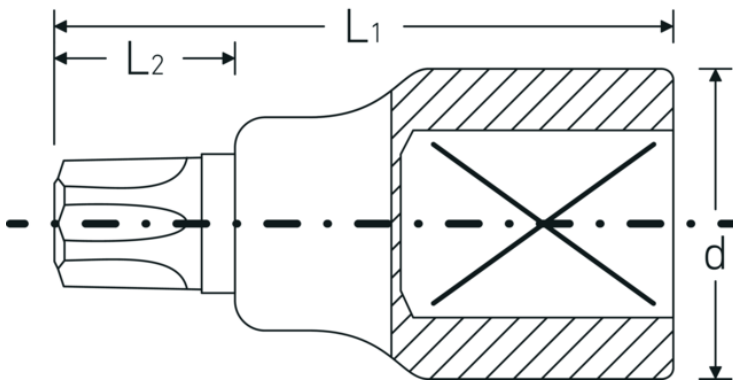

TORX® screwdriver sockets 3/4"

59TX

Product no. **05100100**
GTIN **4018754132218**
Model **59TX T100**

Label. 3/4 " Screwdriver socket L.80mm

Technical Drawing.

Technical Attributes.

Drive profile	TORX®
Internal square drive (inch)	3/4 "
d	40 mm
Size of output profile	T100
L1	80 mm
L2	25 mm

Logistics data.

Depth mm (IFS)	80
Width mm (IFS)	40
Height mm (IFS)	40
Length (packed, mm)	90
Width (packed, mm)	50
Height (packed, mm)	41
Volume (packed, dm3)	0.1845 dm3
Product no.	05100100
Weight (gross, kg)	0,476

Weight PAP (kg)	0,000
Weight PVC (kg)	0,002
GTIN	4018754132218
Country of origin	GERMANY
Region of origin	Nordrhein-Westfalen
WEEE/ElektroG	nicht ear-pflichtig
Customs tariff no.	82042000
Packing standard	1
Weight	474 g

Variants.

Product no.	Model no. (ERP)	Description	GTIN
05100060	59TX T 60	3/4 " Screwdriver socket L.80mm	4018754132171
05100070	59TX T 70	3/4 " Screwdriver socket L.80mm	4018754132188
05100080	59TX T 80	3/4 " Screwdriver socket L.80mm	4018754132195
05100090	59TX T 90	3/4 " Screwdriver socket L.80mm	4018754132201
05100100	59TX T100	3/4 " Screwdriver socket L.80mm	4018754132218