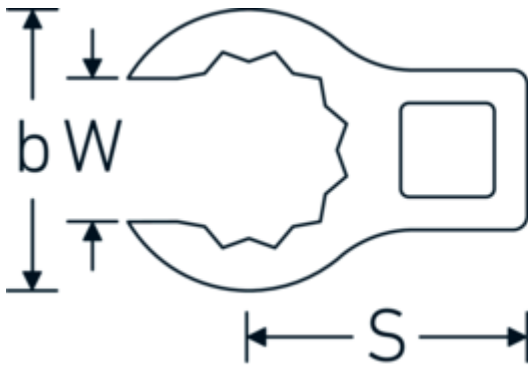

## CROW-RING spanner

440

Product no. **03190032**  
GTIN **4018754102105**  
Model **440 32**

**Label.** 1/2 " CROW-RING spanner Spanner size 32mm L.62,5mm

- Features.**
- Chrome Alloy Steel, chrome plated
  - Caution! Modified settings on torque wrench

## Technical Drawing.

## Technical Attributes.

a	22,5 mm
Internal square drive (inch)	1/2 "
Width mm (b)	48 mm
Length mm (L)	62,5 mm
S	32,5 mm
Width across flats [mm]	32 mm
W	24 mm

## Variants.

Art. no.	Model no. (ERP)	Description	GTIN
01190008	440 8	1/4 " CROW-RING spanner Spanner size 8mm L.23,8mm	4018754149094
01190009	440 9	1/4 " CROW-RING spanner Spanner size 9mm L.28,5mm	4018754140985
01190010	440 10	1/4 " CROW-RING spanner Spanner size 10mm L.28,4mm	4018754000739
01190011	440 11	1/4 " CROW-RING spanner Spanner size 11mm L.28mm	4018754149100
01190012	440 12	1/4 " CROW-RING spanner Spanner size 12mm L.30,8mm	4018754000746
01190013	440 13	1/4 " CROW-RING spanner Spanner size 13mm L.32mm	4018754102099
01190014	440 14	1/4 " CROW-RING spanner Spanner size 14mm L.31,7mm	4018754000753
02190015	440 15	3/8 " CROW-RING spanner Spanner size 15mm L.36,5mm	4018754141029
02190016	440 16	3/8 " CROW-RING spanner Spanner size 16mm L.36,1mm	4018754003389
02190017	440 17	3/8 " CROW-RING spanner Spanner size 17mm L.39,2mm	4018754003396
02190018	440 18	3/8 " CROW-RING spanner Spanner size 18mm L.40,8mm	4018754003402
02190019	440 19	3/8 " CROW-RING spanner Spanner size 19mm L.40,5mm	4018754003419
02190020	440 20	3/8 " CROW-RING spanner Spanner size 20mm L.42,9mm	4018754141036
02190021	440 21	3/8 " CROW-RING spanner Spanner size 21mm L.42,8mm	4018754003426