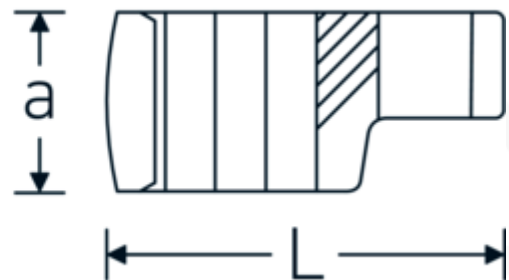

## CROW-RING spanner

440

Product no. **03190032**  
GTIN **4018754102105**  
Model **440 32**

**Label.** 1/2 " CROW-RING spanner Spanner size 32mm L.62,5mm

- Features.**
- Chrome Alloy Steel, chrome plated
  - Caution! Modified settings on torque wrench

## Technical Drawing.

## Technical Attributes.

a	22,5 mm
Internal square drive (inch)	1/2 "
Width mm (b)	48 mm
Length mm (L)	62,5 mm
S	32,5 mm
Width across flats [mm]	32 mm
W	24 mm

## Logistics data.

Depth mm (IFS)	64
Width mm (IFS)	48
Height mm (IFS)	23
Length (packed, mm)	90
Width (packed, mm)	70
Height (packed, mm)	23
Volume (packed, dm3)	0.1449 dm3

<b>Art. no.</b>	03190032
<b>Weight (gross, kg)</b>	0,145
<b>Weight PAP (kg)</b>	0,000
<b>Weight PVC (kg)</b>	0,002
<b>GTIN</b>	4018754102105
<b>Country of origin</b>	GERMANY
<b>Region of origin</b>	Nordrhein-Westfalen
<b>WEEE/ElektroG</b>	nicht ear-pflichtig
<b>Customs tariff no.</b>	82042000
<b>Packing standard</b>	1
<b>Weight</b>	145 g