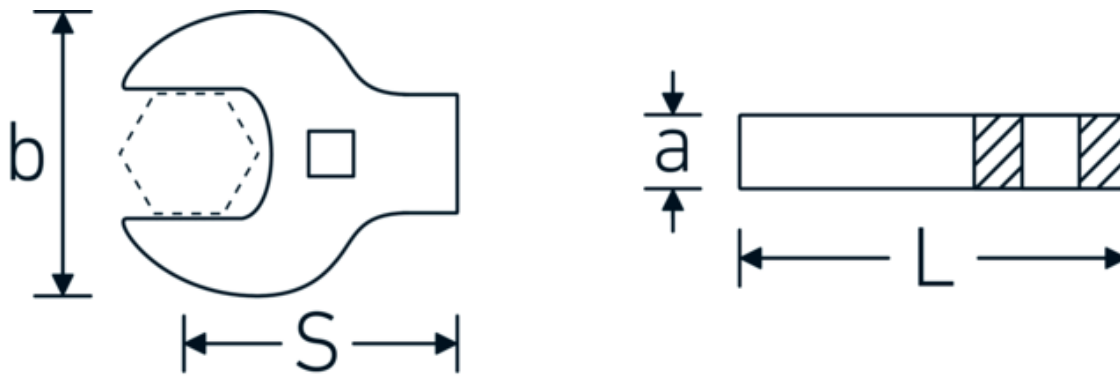

## CROW-FOOT spanner heavy-duty, inch

**540a HD**

Product no. **03501076**  
GTIN **4018754198214**  
Model **540A HD SW 2.1/4**

**Label.** 1/2 " CROW-FOOT spanner heavy-duty, inch Spanner size 2 1/4" L.95mm

## Technical Attributes.

a	16 mm
Internal square drive (inch)	1/2 "
Width mm (b)	99 mm
Length mm (L)	95 mm
S	56 mm
Spanner size [inch]	2 1/4 "

## Logistics data.

Depth mm (IFS)	150
Width mm (IFS)	145
Height mm (IFS)	20
Length (packed, mm)	150
Width (packed, mm)	145
Height (packed, mm)	20
Volume (packed, dm3)	0.435 dm3
Art. no.	03501076
Weight (gross, kg)	0,510
Weight PAP (kg)	0,000
Weight PVC (kg)	0,005
GTIN	4018754198214
Country of origin	GERMANY
Region of origin	Nordrhein-Westfalen
WEEE/ElektroG	nicht ear-pflichtig
Customs tariff no.	82042000
Packing standard	1
Weight	500 g

## Variants.

Art. no.	Model no. (ERP)	Description	GTIN
02501024	540A HD SW 3/8	3/8 " CROW-FOOT spanner heavy-duty, inch Spanner size 3/8" L.39mm	4018754285709
02501028	540A HD SW 7/16	3/8 " CROW-FOOT spanner heavy-duty, inch Spanner size 7/16" L.40mm	4018754285716