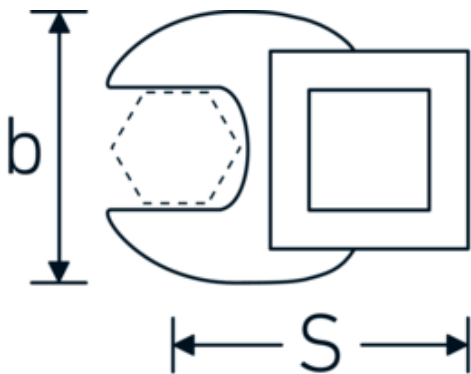

## Crowfoot-Schlüssel, metrisch

540

Art.-Nr. 02200011

GTIN 4018754149414

Modell 540 11

**Bezeichnung.** 3/8 " Crowfoot-Schlüssel SW 11mm L.32mm

**Eigenschaften.** • Chrome Alloy Steel, verchromt

### Technische Zeichnung.

### Technische Attribute.

a	6,3 mm
Antriebsvierkant innen (Zoll)	3/8 "
Breite mm (b)	22,2 mm
Länge mm (L)	32 mm
S	17,4 mm
Schlüsselweite [mm]	11 mm

## Varianten.

Art.-Nr.	Modell-Nr. (ERP)	Bezeichnung	GTIN
01200008	540 8	1/4 " Crowfoot-Schlüssel SW 8mm L.25,5mm	4018754149117
01200009	540 9	1/4 " Crowfoot-Schlüssel SW 9mm L.25,5mm	4018754149124
01200010	540 10	1/4 " Crowfoot-Schlüssel SW 10mm L.25,5mm	4018754149131
02200011	540 11	3/8 " Crowfoot-Schlüssel SW 11mm L.32mm	4018754149414
02200012	540 12	3/8 " Crowfoot-Schlüssel SW 12mm L.34,3mm	4018754003495
02200013	540 13	3/8 " Crowfoot-Schlüssel SW 13mm L.34,3mm	4018754003501
02200014	540 14	3/8 " Crowfoot-Schlüssel SW 14mm L.37,7mm	4018754003518
02200015	540 15	3/8 " Crowfoot-Schlüssel SW 15mm L.37,7mm	4018754003525
02200016	540 16	3/8 " Crowfoot-Schlüssel SW 16mm L.37,7mm	4018754003532
02200017	540 17	3/8 " Crowfoot-Schlüssel SW 17mm L.42,5mm	4018754003549
02200018	540 18	3/8 " Crowfoot-Schlüssel SW 18mm L.42,5mm	4018754003556
02200019	540 19	3/8 " Crowfoot-Schlüssel SW 19mm L.42,5mm	4018754003563
02200020	540 20	3/8 " Crowfoot-Schlüssel SW 20mm L.42,4mm	4018754141067
02200021	540 21	3/8 " Crowfoot-Schlüssel SW 21mm L.44,5mm	4018754003570
02200022	540 22	3/8 " Crowfoot-Schlüssel SW 22mm L.44,5mm	4018754003587
02200023	540 23	3/8 " Crowfoot-Schlüssel SW 23mm L.44,5mm	4018754141074
02200024	540 24	3/8 " Crowfoot-Schlüssel SW 24mm L.44,4mm	4018754003594
02200025	540 25	3/8 " Crowfoot-Schlüssel SW 25mm L.47mm	4018754141081
02200026	540 26	3/8 " Crowfoot-Schlüssel SW 26mm L.47mm	4018754149162
02200027	540 27	3/8 " Crowfoot-Schlüssel SW 27mm L.47mm	4018754149179
02200028	540 28	3/8 " Crowfoot-Schlüssel SW 28mm L.50mm	4018754148806
02200030	540 30	3/8 " Crowfoot-Schlüssel SW 30mm L.50mm	4018754149186