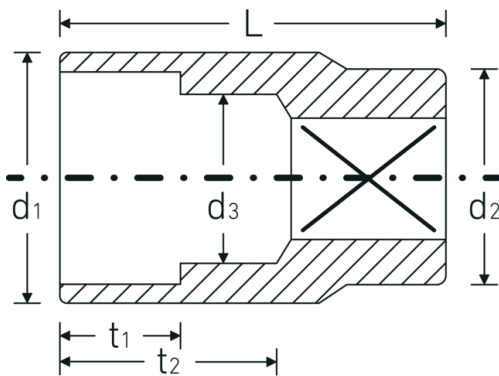

Sockets 3/8", metric

45

Product no. **02010018**
GTIN **4018754002016**
Model **45 18**

Label. 3/8 " Socket Wrench size 18mm L.32mm

Technical Drawing.

Technical Attributes.

Drive profile	bi-hex AS-Drive®
Internal square drive (inch)	3/8 "
d1	24,2 mm
d2	19 mm
d3	17 mm
DIN	DIN 3124 / ISO 2725-1, ASME B 107.5M, DIN EN 3709
Length mm (L)	32 mm
Width across flats [mm]	18 mm

Logistics data.

Depth mm (IFS)	27
Width mm (IFS)	25
Height mm (IFS)	25
Length (packed, mm)	126
Width (packed, mm)	26
Height (packed, mm)	28
Volume (packed, dm3)	0.091728 dm3
Product no.	02010018
Weight (gross, kg)	0,250

Variants.

Product no.	Model no. (ERP)	Description	GTIN
02010007	45 7	3/8 " Socket Wrench size 7mm L.24mm	4018754001903
02010008	45 8	3/8 " Socket Wrench size 8mm L.25mm	4018754001910
02010009	45 9	3/8 " Socket Wrench size 9mm L.25mm	4018754001927
02010010	45 10	3/8 " Socket Wrench size 10mm L.27mm	4018754001934
02010011	45 11	3/8 " Socket Wrench size 11mm L.27mm	4018754001941
02010012	45 12	3/8 " Socket Wrench size 12mm L.28mm	4018754001958
02010013	45 13	3/8 " Socket Wrench size 13mm L.30mm	4018754001965
02010014	45 14	3/8 " Socket Wrench size 14mm L.30mm	4018754001972
02010015	45 15	3/8 " Socket Wrench size 15mm L.31mm	4018754001989
02010016	45 16	3/8 " Socket Wrench size 16mm L.31mm	4018754001996
02010017	45 17	3/8 " Socket Wrench size 17mm L.31mm	4018754002009
02010018	45 18	3/8 " Socket Wrench size 18mm L.32mm	4018754002016
02010019	45 19	3/8 " Socket Wrench size 19mm L.32mm	4018754002023
02010020	45 20	3/8 " Socket Wrench size 20mm L.34mm	4018754002030
02010021	45 21	3/8 " Socket Wrench size 21mm L.34mm	4018754002047
02010022	45 22	3/8 " Socket Wrench size 22mm L.35mm	4018754002054
02010024	45 24	3/8 " Socket Wrench size 24mm L.35mm	4018754149148