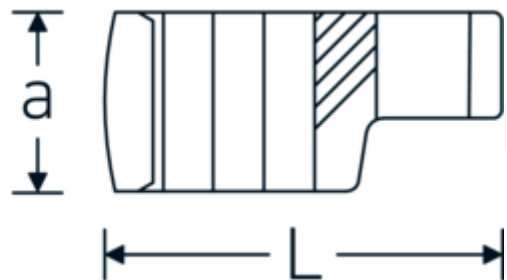

## CROW-RING spanner

440

Product no. 02190025  
GTIN 4018754141050  
Model 440 25

**Label.** 3/8 " CROW-RING spanner Spanner size 25mm L.49,3mm

**Features.**

- Chrome Alloy Steel, chrome plated
- Caution! Modified settings on torque wrench

## Technical Drawing.

## Technical Attributes.

a	20 mm
Internal square drive (inch)	3/8 "
Width mm (b)	37,7 mm
Length mm (L)	49,3 mm
S	25,7 mm
Width across flats [mm]	25 mm
W	19 mm

## Logistics data.

Depth mm (IFS)	50
Width mm (IFS)	45
Height mm (IFS)	21
Length (packed, mm)	50
Width (packed, mm)	45
Height (packed, mm)	21
Volume (packed, dm3)	0.04725 dm3

<b>Art. no.</b>	02190025
<b>Weight (gross, kg)</b>	0,080
<b>Weight PAP (kg)</b>	0,000
<b>Weight PVC (kg)</b>	0,002
<b>GTIN</b>	4018754141050
<b>Country of origin</b>	GERMANY
<b>Region of origin</b>	Nordrhein-Westfalen
<b>WEEE/ElektroG</b>	nicht ear-pflichtig
<b>Customs tariff no.</b>	82042000
<b>Packing standard</b>	1
<b>Weight</b>	80 g