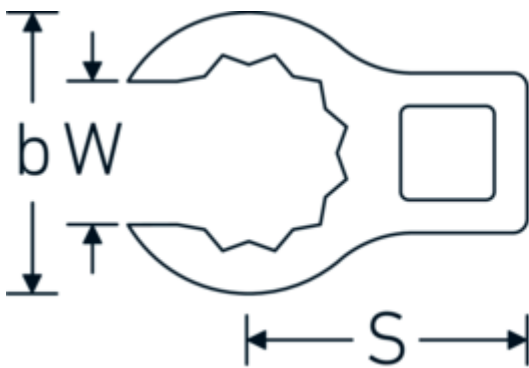

## CROW-RING spanner

440

Product no. 02190025  
GTIN 4018754141050  
Model 440 25

**Label.** 3/8 " CROW-RING spanner Spanner size 25mm L.49,3mm

**Features.**

- Chrome Alloy Steel, chrome plated
- Caution! Modified settings on torque wrench

## Technical Drawing.

## Technical Attributes.

a	20 mm
Internal square drive (inch)	3/8 "
Width mm (b)	37,7 mm
Length mm (L)	49,3 mm
S	25,7 mm
Width across flats [mm]	25 mm
W	19 mm

## Variants.

Art. no.	Model no. (ERP)	Description	GTIN
01190008	440 8	1/4 " CROW-RING spanner Spanner size 8mm L.23,8mm	4018754149094
01190009	440 9	1/4 " CROW-RING spanner Spanner size 9mm L.28,5mm	4018754140985
01190010	440 10	1/4 " CROW-RING spanner Spanner size 10mm L.28,4mm	4018754000739
01190011	440 11	1/4 " CROW-RING spanner Spanner size 11mm L.28mm	4018754149100
01190012	440 12	1/4 " CROW-RING spanner Spanner size 12mm L.30,8mm	4018754000746
01190013	440 13	1/4 " CROW-RING spanner Spanner size 13mm L.32mm	4018754102099
01190014	440 14	1/4 " CROW-RING spanner Spanner size 14mm L.31,7mm	4018754000753
02190015	440 15	3/8 " CROW-RING spanner Spanner size 15mm L.36,5mm	4018754141029
02190016	440 16	3/8 " CROW-RING spanner Spanner size 16mm L.36,1mm	4018754003389
02190017	440 17	3/8 " CROW-RING spanner Spanner size 17mm L.39,2mm	4018754003396
02190018	440 18	3/8 " CROW-RING spanner Spanner size 18mm L.40,8mm	4018754003402
02190019	440 19	3/8 " CROW-RING spanner Spanner size 19mm L.40,5mm	4018754003419
02190020	440 20	3/8 " CROW-RING spanner Spanner size 20mm L.42,9mm	4018754141036
02190021	440 21	3/8 " CROW-RING spanner Spanner size 21mm L.42,8mm	4018754003426