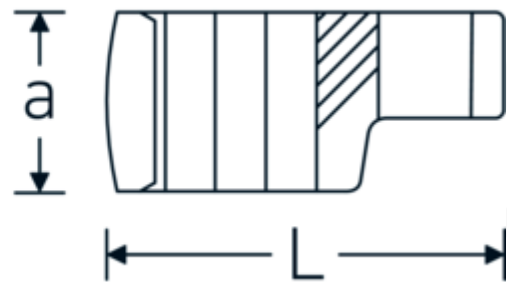

CROW-RING spanner

440a

Product no. **03490078**
GTIN **4018754008575**
Model **440 A 2 3/8**

Label. 1/2 " CROW-RING spanner Spanner size 2 3/8" L.95,2mm

- Features.**
- Chrome Alloy Steel, chrome plated
 - caution! Modified settings on torque wrench
 - size 3/8: for Volvo aircraft engine, type "JAS"

Technical Drawing.

Technical Attributes.

a	30,5 mm
Internal square drive (inch)	1/2 "
Width mm (b)	83 mm
Length mm (L)	95,2 mm
S	50,2 mm
Spanner size [inch]	2 3/8 "

Logistics data.

Depth mm (IFS)	96
Width mm (IFS)	83
Height mm (IFS)	31
Length (packed, mm)	96
Width (packed, mm)	83
Height (packed, mm)	31

Variants.

Art. no.	Model no. (ERP)	Description	GTIN
01490024	440 A 3/8	1/4 " CROW-RING spanner Spanner size 3/8" L.28,4mm	4018754116805
01490028	440 A 7/16	1/4 " CROW-RING spanner Spanner size 7/16" L.28mm	4018754001460
01490032	440 A 1/2	1/4 " CROW-RING spanner Spanner size 1/2" L.30,5mm	4018754001477
01490034	440 A 9/16	1/4 " CROW-RING spanner Spanner size 9/16" L.31,7mm	4018754001484
02490036	440 A 5/8	3/8 " CROW-RING spanner Spanner size 5/8" L.36,5mm	4018754004546
02490038	440 A 11/16	3/8 " CROW-RING spanner Spanner size 11/16" L.39,2mm	4018754004553
02490040	440 A 3/4	3/8 " CROW-RING spanner Spanner size 3/4" L.40,9mm	4018754004560
02490042	440 A 13/16	3/8 " CROW-RING spanner Spanner size 13/16" L.42,9mm	4018754004577
02490044	440 A 7/8	3/8 " CROW-RING spanner Spanner size 7/8" L.45,2mm	4018754004584
02490046	440 A 15/16	3/8 " CROW-RING spanner Spanner size 15/16" L.47,2mm	4018754004591
02490048	440 A 1	3/8 " CROW-RING spanner Spanner size 1" L.49,3mm	4018754004607
02490050	440 A 1 1/16	3/8 " CROW-RING spanner Spanner size 1 1/16" L.52,8mm	4018754004614
03490052	440 A 1 1/8	1/2 " CROW-RING spanner Spanner size 1 1/8" L.56,8mm	4018754008445
03490056	440 A 1 1/4	1/2 " CROW-RING spanner Spanner size 1 1/4" L.62,5mm	4018754008452