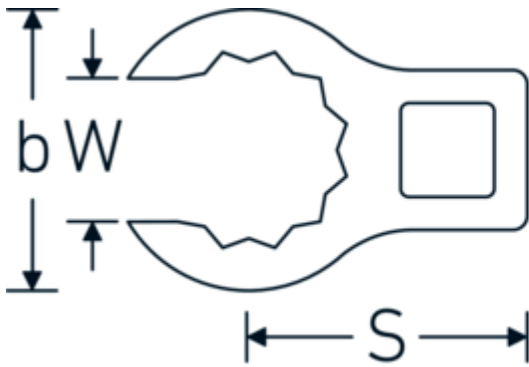

CROW-RING spanner

440a

Product no. **03490078**
GTIN **4018754008575**
Model **440 A 2 3/8**

Label. 1/2 " CROW-RING spanner Spanner size 2 3/8" L.95,2mm

- Features.**
- Chrome Alloy Steel, chrome plated
 - caution! Modified settings on torque wrench
 - size 3/8: for Volvo aircraft engine, type "JAS"

Technical Drawing.

Technical Attributes.

a	30,5 mm
Internal square drive (inch)	1/2 "
Width mm (b)	83 mm
Length mm (L)	95,2 mm
S	50,2 mm
Spanner size [inch]	2 3/8 "

Logistics data.

Depth mm (IFS)	96
Width mm (IFS)	83
Height mm (IFS)	31
Length (packed, mm)	96
Width (packed, mm)	83
Height (packed, mm)	31

Variants.

Art. no.	Model no. (ERP)	Description	GTIN
01490024	440 A 3/8	1/4 " CROW-RING spanner Spanner size 3/8" L.28,4mm	4018754116805
01490028	440 A 7/16	1/4 " CROW-RING spanner Spanner size 7/16" L.28mm	4018754001460
01490032	440 A 1/2	1/4 " CROW-RING spanner Spanner size 1/2" L.30,5mm	4018754001477
01490034	440 A 9/16	1/4 " CROW-RING spanner Spanner size 9/16" L.31,7mm	4018754001484
02490036	440 A 5/8	3/8 " CROW-RING spanner Spanner size 5/8" L.36,5mm	4018754004546
02490038	440 A 11/16	3/8 " CROW-RING spanner Spanner size 11/16" L.39,2mm	4018754004553
02490040	440 A 3/4	3/8 " CROW-RING spanner Spanner size 3/4" L.40,9mm	4018754004560
02490042	440 A 13/16	3/8 " CROW-RING spanner Spanner size 13/16" L.42,9mm	4018754004577
02490044	440 A 7/8	3/8 " CROW-RING spanner Spanner size 7/8" L.45,2mm	4018754004584
02490046	440 A 15/16	3/8 " CROW-RING spanner Spanner size 15/16" L.47,2mm	4018754004591
02490048	440 A 1	3/8 " CROW-RING spanner Spanner size 1" L.49,3mm	4018754004607
02490050	440 A 1 1/16	3/8 " CROW-RING spanner Spanner size 1 1/16" L.52,8mm	4018754004614
03490052	440 A 1 1/8	1/2 " CROW-RING spanner Spanner size 1 1/8" L.56,8mm	4018754008445
03490056	440 A 1 1/4	1/2 " CROW-RING spanner Spanner size 1 1/4" L.62,5mm	4018754008452