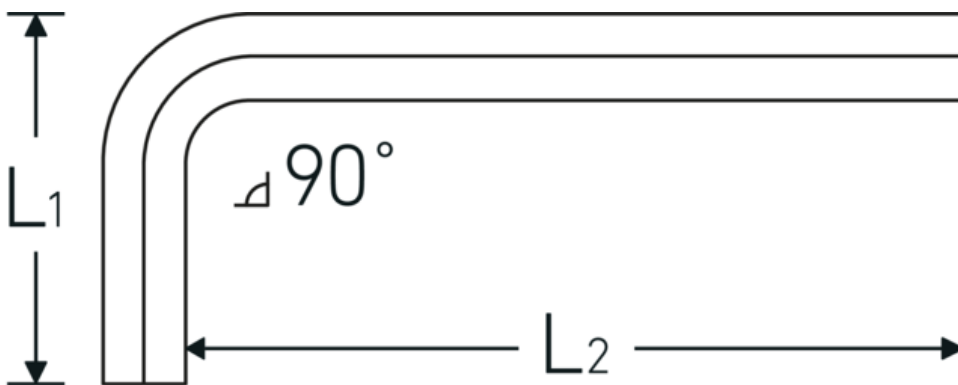

Hex key for socket head screws

10760

Product no. **43153250**
 GTIN **4018754332106**
 Model **10760 2.5**
WINKELSCHRAUBENDREHER
SECHSKANT

Label. Hex key for socket head screws Hex drive 2,5mm L.20,5mm x 58,5mm

- Features.**
- DIN ISO 2936
 - for cap head screws
 - chrome vanadium, nickel-plated
 - 0.9 mm gunmetal finish

Technical Drawing.

Technical Attributes.

Drive profile	Hexagonal
External hex drive (mm)	2,5 mm
DIN	DIN ISO 2936
L1	20,5 mm
L2	58,5 mm

Logistics data.

Depth mm (IFS)	57
Width mm (IFS)	20
Height mm (IFS)	3
Length (packed, mm)	175
Width (packed, mm)	100

Height (packed, mm)	4
Volume (packed, dm3)	0.07 dm3
Art. no.	43153250
Weight (gross, kg)	0,034
Weight PAP (kg)	0,000
Weight PVC (kg)	0,004
GTIN	4018754332106
Country of origin	GERMANY
Region of origin	Nordrhein-Westfalen
WEEE/ElektroG	nicht ear-pflichtig
Customs tariff no.	82054000
Packing standard	10
Weight	4 g