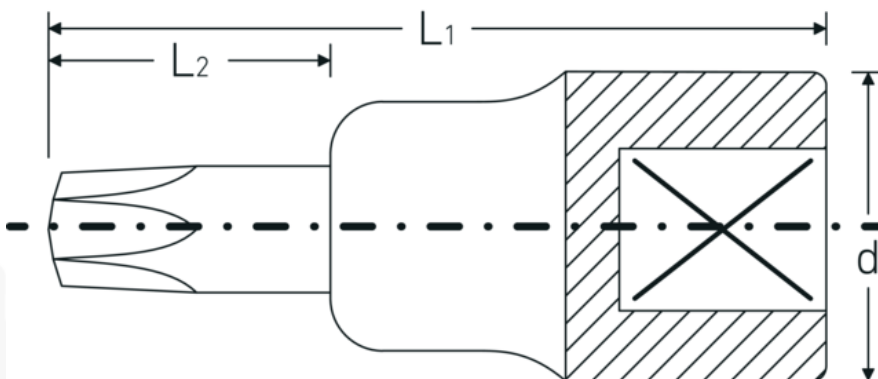

## Screwdriver socket

54TXB

Product no. **03110050**  
GTIN **4018754102044**  
Model **54 TXB T 50**

**Label.** 1/2 " Screwdriver socket L.55mm

- Features.**
- for inside TORX® screws, tamper proof
  - with hollow point (TORX®Tamper Resistant)
  - Chrome Alloy Steel, chrome plated

## Advantages.

For recessed TORX® screws

## Technical Drawing.

## Logistics data.

Depth mm (IFS)

55

<b>Internal square drive (inch)</b>	1/2 "	<b>Width mm (IFS)</b>	23
<b>d</b>	22,7 mm	<b>Height mm (IFS)</b>	23
<b>Size of output profile</b>	T50	<b>Length (packed, mm)</b>	100
<b>L1</b>	55 mm	<b>Width (packed, mm)</b>	100
<b>L2</b>	17 mm	<b>Height (packed, mm)</b>	23
		<b>Volume (packed, dm3)</b>	0.23 dm3
		<b>Art. no.</b>	03110050
		<b>Weight (gross, kg)</b>	0,435
		<b>Weight PAP (kg)</b>	0,000
		<b>Weight PVC (kg)</b>	0,006
		<b>GTIN</b>	4018754102044
		<b>Country of origin</b>	GERMANY
		<b>Region of origin</b>	Nordrhein-Westfalen
		<b>WEEE/ElektroG</b>	nicht ear-pflichtig
		<b>Customs tariff no.</b>	82042000
		<b>Packing standard</b>	5
		<b>Weight</b>	86 g