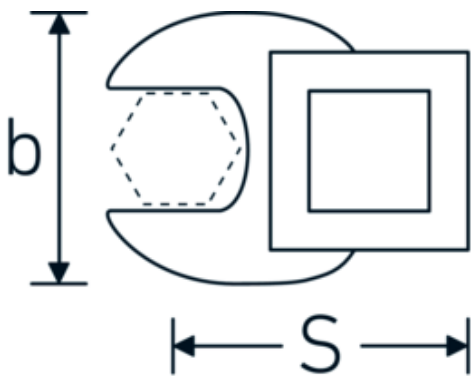

CROW-FOOT spanner

540

Product no. **02200020**
GTIN **4018754141067**
Model **540 20**

Label. 3/8 " CROW-FOOT spanner Spanner size 20mm L.42,4mm

Features.

- Chrome Alloy Steel, chrome plated
- Caution! Modified settings on torque wrench

Technical Drawing.

Technical Attributes.

a	6,3 mm
Internal square drive (inch)	3/8 "
Width mm (b)	38 mm
Length mm (L)	42,4 mm
S	25 mm
Width across flats [mm]	20 mm

Logistics data.

Depth mm (IFS)	45
Width mm (IFS)	37
Height mm (IFS)	17
Length (packed, mm)	70
Width (packed, mm)	50
Height (packed, mm)	18
Volume (packed, dm3)	0.063 dm3

Variants.

Art. no.	Model no. (ERP)	Description	GTIN
01200008	540 8	1/4 " CROW-FOOT spanner Spanner size 8mm L.25,5mm	4018754149117
01200009	540 9	1/4 " CROW-FOOT spanner Spanner size 9mm L.25,5mm	4018754149124
01200010	540 10	1/4 " CROW-FOOT spanner Spanner size 10mm L.25,5mm	4018754149131
02200011	540 11	3/8 " CROW-FOOT spanner Spanner size 11mm L.32mm	4018754149414
02200012	540 12	3/8 " CROW-FOOT spanner Spanner size 12mm L.34,3mm	4018754003495
02200013	540 13	3/8 " CROW-FOOT spanner Spanner size 13mm L.34,3mm	4018754003501
02200014	540 14	3/8 " CROW-FOOT spanner Spanner size 14mm L.37,7mm	4018754003518
02200015	540 15	3/8 " CROW-FOOT spanner Spanner size 15mm L.37,7mm	4018754003525
02200016	540 16	3/8 " CROW-FOOT spanner Spanner size 16mm L.37,7mm	4018754003532
02200017	540 17	3/8 " CROW-FOOT spanner Spanner size 17mm L.42,5mm	4018754003549
02200018	540 18	3/8 " CROW-FOOT spanner Spanner size 18mm L.42,5mm	4018754003556
02200019	540 19	3/8 " CROW-FOOT spanner Spanner size 19mm L.42,5mm	4018754003563
02200020	540 20	3/8 " CROW-FOOT spanner Spanner size 20mm L.42,4mm	4018754141067
02200021	540 21	3/8 " CROW-FOOT spanner Spanner size 21mm L.44,5mm	4018754003570