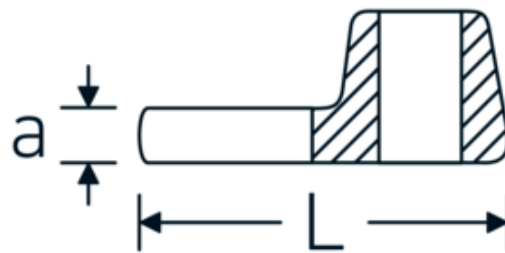

CROW-FOOT spanner

540

Product no. **02200020**
GTIN **4018754141067**
Model **540 20**

Label. 3/8 " CROW-FOOT spanner Spanner size 20mm L.42,4mm

Features.

- Chrome Alloy Steel, chrome plated
- Caution! Modified settings on torque wrench

Technical Drawing.

Technical Attributes.

a	6,3 mm
Internal square drive (inch)	3/8 "
Width mm (b)	38 mm
Length mm (L)	42,4 mm
S	25 mm
Width across flats [mm]	20 mm

Logistics data.

Depth mm (IFS)	45
Width mm (IFS)	37
Height mm (IFS)	17
Length (packed, mm)	70
Width (packed, mm)	50
Height (packed, mm)	18
Volume (packed, dm3)	0.063 dm3

Variants.

Art. no.	Model no. (ERP)	Description	GTIN
01200008	540 8	1/4 " CROW-FOOT spanner Spanner size 8mm L.25,5mm	4018754149117
01200009	540 9	1/4 " CROW-FOOT spanner Spanner size 9mm L.25,5mm	4018754149124
01200010	540 10	1/4 " CROW-FOOT spanner Spanner size 10mm L.25,5mm	4018754149131
02200011	540 11	3/8 " CROW-FOOT spanner Spanner size 11mm L.32mm	4018754149414
02200012	540 12	3/8 " CROW-FOOT spanner Spanner size 12mm L.34,3mm	4018754003495
02200013	540 13	3/8 " CROW-FOOT spanner Spanner size 13mm L.34,3mm	4018754003501
02200014	540 14	3/8 " CROW-FOOT spanner Spanner size 14mm L.37,7mm	4018754003518
02200015	540 15	3/8 " CROW-FOOT spanner Spanner size 15mm L.37,7mm	4018754003525
02200016	540 16	3/8 " CROW-FOOT spanner Spanner size 16mm L.37,7mm	4018754003532
02200017	540 17	3/8 " CROW-FOOT spanner Spanner size 17mm L.42,5mm	4018754003549
02200018	540 18	3/8 " CROW-FOOT spanner Spanner size 18mm L.42,5mm	4018754003556
02200019	540 19	3/8 " CROW-FOOT spanner Spanner size 19mm L.42,5mm	4018754003563
02200020	540 20	3/8 " CROW-FOOT spanner Spanner size 20mm L.42,4mm	4018754141067
02200021	540 21	3/8 " CROW-FOOT spanner Spanner size 21mm L.44,5mm	4018754003570