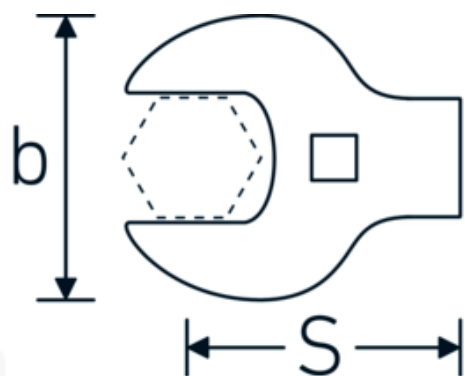

**CROW-FOOT wrench heavy-duty, inch**  
**540a HD**

Product no. **02501056**  
GTIN **4018754198146**  
Model **540A HD SW 1.1/4**

**Label.** 3/8 " CROW-FOOT wrench heavy-duty Wrench size 1 1/4" L.62mm

**Technical Drawing.**

**Technical Attributes.**

<b>a</b>	11 mm
<b>Internal square drive (inch)</b>	3/8 "
<b>Width mm (b)</b>	60 mm

**Logistics data.**

<b>Depth mm (IFS)</b>	55
<b>Width mm (IFS)</b>	62
<b>Height mm (IFS)</b>	10

<b>Length mm (L)</b>	62 mm	<b>Length (packed, mm)</b>	55
<b>S</b>	36,8 mm	<b>Width (packed, mm)</b>	62
<b>Wrench size [inch]</b>	1 1/4 "	<b>Height (packed, mm)</b>	10
		<b>Volume (packed, dm3)</b>	0.0341 dm3
		<b>Product no.</b>	02501056
		<b>Weight (gross, kg)</b>	0,153
		<b>Weight PAP (kg)</b>	0,000
		<b>Weight PVC (kg)</b>	0,004
		<b>GTIN</b>	4018754198146
		<b>Country of origin</b>	GERMANY
		<b>Region of origin</b>	Nordrhein-Westfalen
		<b>WEEE/ElektroG</b>	nicht ear-pflichtig
		<b>Customs tariff no.</b>	82042000
		<b>Packing standard</b>	1
		<b>Weight</b>	153 g