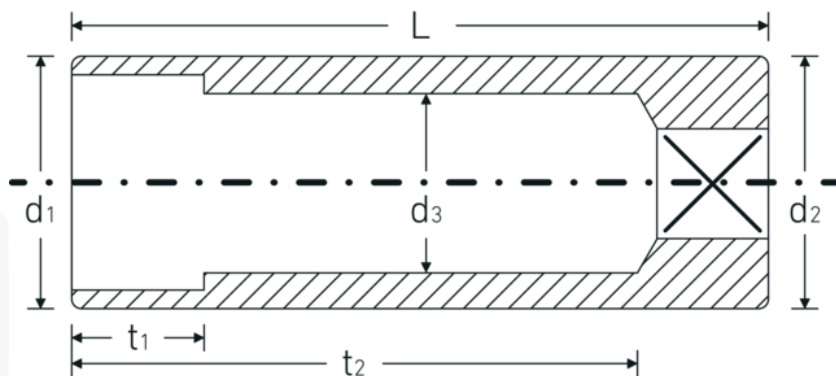

Sockets 3/4", metric, extra deep

40L

Product no. 01020012
GTIN 4018754000265
Model 40 L 12

Label. 1/4 " Socket Wrench size 12mm L.50mm

Technologies and features.

High Performance Quality (HPQ®)

Our HPQ® tool is made of wear-resistant high-performance steel, yet is thin-walled and lightweight. It withstands high torques and is ideal for work in confined spaces such as turbines.

Technical Drawing.

Technical Attributes.

Drive profile	hex AS-Drive®
Internal square drive (inch)	1/4 "
d1	16,5 mm
d2	16,5 mm
d3	11 mm
DIN	DIN 3124 / ISO 2725-1, ASME B 107.5M, DIN EN 3710, DIN EN 3709
Length mm (L)	50 mm
Width across flats [mm]	12 mm
t1	12 mm
t2	41,3 mm

Logistics data.

Depth mm (IFS)	50
Width mm (IFS)	17
Height mm (IFS)	17
Length (packed, mm)	90
Width (packed, mm)	51
Height (packed, mm)	36
Volume (packed, dm3)	0.16524 dm3
Product no.	01020012
Weight (gross, kg)	0,494
Weight PAP (kg)	0,000
Weight PVC (kg)	0,003
GTIN	4018754000265
Country of origin	GERMANY
Region of origin	Nordrhein-Westfalen
WEEE/ElektroG	nicht ear-pflichtig
Customs tariff no.	82042000
Packing standard	10
Weight	49 g