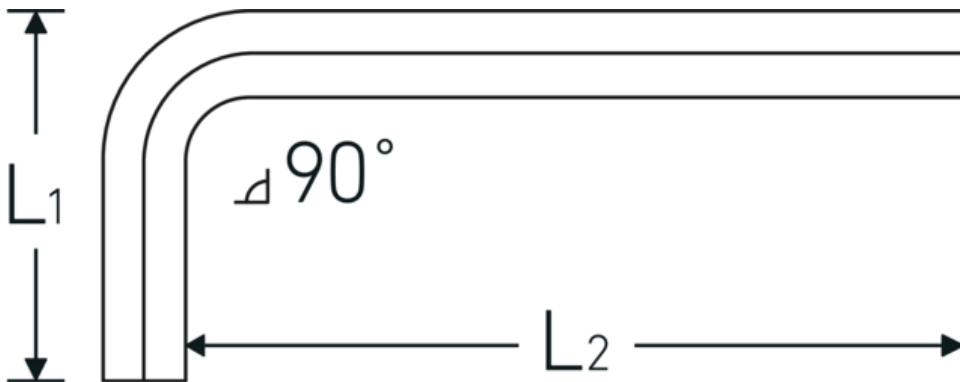

## Hex key for socket head screws

10760

Product no. **43153014**  
 GTIN **4018754332199**  
 Model **10760 14**  
**WINKELSCHRAUBENDREHER**  
**SECHSKANT**

**Label.** Hex key for socket head screws Hex drive 14mm L.56mm x 140mm

- Features.**
- DIN ISO 2936
  - for cap head screws
  - chrome vanadium, nickel-plated
  - 0.9 mm gunmetal finish

### Technical Attributes.

Drive profile	Hexagonal
External hex drive (mm)	14 mm
DIN	DIN ISO 2936
L1	56 mm
L2	140 mm

### Logistics data.

Depth mm (IFS)	149
Width mm (IFS)	69
Height mm (IFS)	16
Length (packed, mm)	260
Width (packed, mm)	150

<b>Height (packed, mm)</b>	17
<b>Volume (packed, dm<sup>3</sup>)</b>	0.663 dm <sup>3</sup>
<b>Art. no.</b>	43153014
<b>Weight (gross, kg)</b>	1,274
<b>Weight PAP (kg)</b>	0,000
<b>Weight PVC (kg)</b>	0,008
<b>GTIN</b>	4018754332199
<b>Country of origin</b>	GERMANY
<b>Region of origin</b>	Hessen
<b>WEEE/ElektroG</b>	nicht ear-pflichtig
<b>Customs tariff no.</b>	82054000
<b>Packing standard</b>	5
<b>Weight</b>	261 g