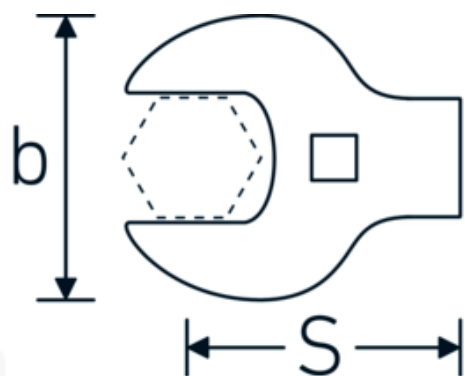

CROW-FOOT wrench heavy-duty, inch
540a HD

Product no. **02501054**
GTIN **4018754285747**
Model **540A HD SW 1.3/16**

Label. 3/8 " CROW-FOOT wrench heavy-duty Wrench size 1 3/16" L.60mm

Technical Drawing.

Technical Attributes.

a	11 mm
Internal square drive (inch)	3/8 "
Width mm (b)	56 mm

Logistics data.

Depth mm (IFS)	60
Width mm (IFS)	55
Height mm (IFS)	10

Length mm (L)	60 mm	Length (packed, mm)	75
S	35,9 mm	Width (packed, mm)	60
Wrench size [inch]	1 3/16 "	Height (packed, mm)	10
		Volume (packed, dm3)	0.045 dm3
		Product no.	02501054
		Weight (gross, kg)	0,146
		Weight PAP (kg)	0,000
		Weight PVC (kg)	0,002
		GTIN	4018754285747
		Country of origin	GERMANY
		Region of origin	Nordrhein-Westfalen
		WEEE/ElektroG	nicht ear-pflichtig
		Customs tariff no.	82042000
		Packing standard	1
		Weight	144 g