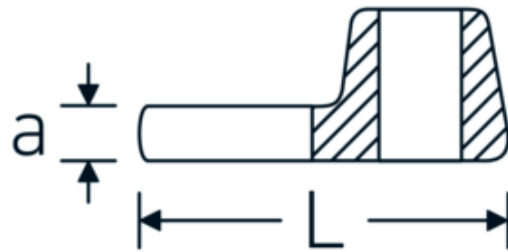

CROW-FOOT wrench, metric

540

Product no. **01200008**
GTIN **4018754149117**
Model **540 8**

Label.

1/4 " CROW-FOOT wrench Wrench size 8mm L.25,5mm

Technical Drawing.

Technical Attributes.

a	6,3 mm
Internal square drive (inch)	1/4 "
Width mm (b)	19,8 mm
Length mm (L)	25,5 mm
S	14,6 mm
Width across flats [mm]	8 mm

Logistics data.

Depth mm (IFS)	25
Width mm (IFS)	19
Height mm (IFS)	10
Length (packed, mm)	30
Width (packed, mm)	25
Height (packed, mm)	12
Volume (packed, dm3)	0.009 dm3
Product no.	01200008
Weight (gross, kg)	0,020

Variants.

Product no.	Model no. (ERP)	Description	GTIN
01200008	540 8	1/4 " CROW-FOOT wrench Wrench size 8mm L.25,5mm	4018754149117
01200009	540 9	1/4 " CROW-FOOT wrench Wrench size 9mm L.25,5mm	4018754149124
01200010	540 10	1/4 " CROW-FOOT wrench Wrench size 10mm L.25,5mm	4018754149131
02200011	540 11	3/8 " CROW-FOOT wrench Wrench size 11mm L.32mm	4018754149414
02200012	540 12	3/8 " CROW-FOOT wrench Wrench size 12mm L.34,3mm	4018754003495
02200013	540 13	3/8 " CROW-FOOT wrench Wrench size 13mm L.34,3mm	4018754003501
02200014	540 14	3/8 " CROW-FOOT wrench Wrench size 14mm L.37,7mm	4018754003518
02200015	540 15	3/8 " CROW-FOOT wrench Wrench size 15mm L.37,7mm	4018754003525
02200016	540 16	3/8 " CROW-FOOT wrench Wrench size 16mm L.37,7mm	4018754003532
02200017	540 17	3/8 " CROW-FOOT wrench Wrench size 17mm L.42,5mm	4018754003549
02200018	540 18	3/8 " CROW-FOOT wrench Wrench size 18mm L.42,5mm	4018754003556
02200019	540 19	3/8 " CROW-FOOT wrench Wrench size 19mm L.42,5mm	4018754003563
02200020	540 20	3/8 " CROW-FOOT wrench Wrench size 20mm L.42,4mm	4018754141067
02200021	540 21	3/8 " CROW-FOOT wrench Wrench size 21mm L.44,5mm	4018754003570
02200022	540 22	3/8 " CROW-FOOT wrench Wrench size 22mm L.44,5mm	4018754003587