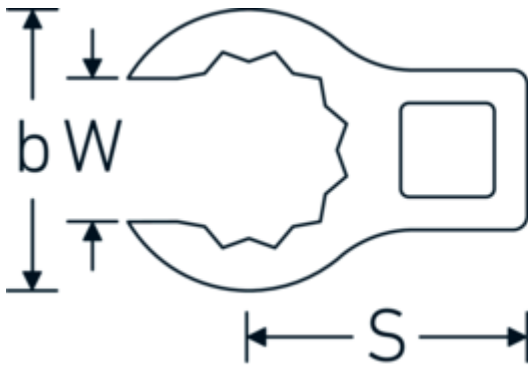

CROW-RING spanner

440

Product no. 02190022
GTIN 4018754003433
Model 440 22

Label. 3/8 " CROW-RING spanner Spanner size 22mm L.45,3mm

Features.

- Chrome Alloy Steel, chrome plated
- Caution! Modified settings on torque wrench

Technical Drawing.

Technical Attributes.

a	19 mm
Internal square drive (inch)	3/8 "
Width mm (b)	33,5 mm
Length mm (L)	45,3 mm
S	23,6 mm
Width across flats [mm]	22 mm
W	17 mm

Logistics data.

Depth mm (IFS)	45
Width mm (IFS)	33
Height mm (IFS)	19
Length (packed, mm)	46
Width (packed, mm)	34
Height (packed, mm)	20
Volume (packed, dm ³)	0.03128 dm ³

Variants.

Art. no.	Model no. (ERP)	Description	GTIN
01190008	440 8	1/4 " CROW-RING spanner Spanner size 8mm L.23,8mm	4018754149094
01190009	440 9	1/4 " CROW-RING spanner Spanner size 9mm L.28,5mm	4018754140985
01190010	440 10	1/4 " CROW-RING spanner Spanner size 10mm L.28,4mm	4018754000739
01190011	440 11	1/4 " CROW-RING spanner Spanner size 11mm L.28mm	4018754149100
01190012	440 12	1/4 " CROW-RING spanner Spanner size 12mm L.30,8mm	4018754000746
01190013	440 13	1/4 " CROW-RING spanner Spanner size 13mm L.32mm	4018754102099
01190014	440 14	1/4 " CROW-RING spanner Spanner size 14mm L.31,7mm	4018754000753
02190015	440 15	3/8 " CROW-RING spanner Spanner size 15mm L.36,5mm	4018754141029
02190016	440 16	3/8 " CROW-RING spanner Spanner size 16mm L.36,1mm	4018754003389
02190017	440 17	3/8 " CROW-RING spanner Spanner size 17mm L.39,2mm	4018754003396
02190018	440 18	3/8 " CROW-RING spanner Spanner size 18mm L.40,8mm	4018754003402
02190019	440 19	3/8 " CROW-RING spanner Spanner size 19mm L.40,5mm	4018754003419
02190020	440 20	3/8 " CROW-RING spanner Spanner size 20mm L.42,9mm	4018754141036
02190021	440 21	3/8 " CROW-RING spanner Spanner size 21mm L.42,8mm	4018754003426