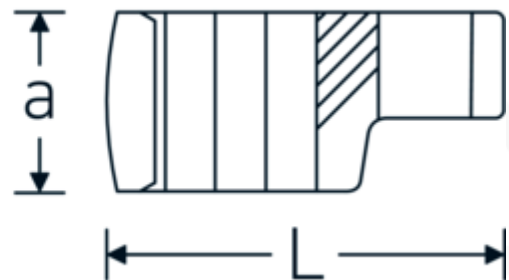

CROW-RING spanner

440

Product no. 02190022
GTIN 4018754003433
Model 440 22

Label. 3/8 " CROW-RING spanner Spanner size 22mm L.45,3mm

Features.

- Chrome Alloy Steel, chrome plated
- Caution! Modified settings on torque wrench

Technical Drawing.

Technical Attributes.

a	19 mm
Internal square drive (inch)	3/8 "
Width mm (b)	33,5 mm
Length mm (L)	45,3 mm
S	23,6 mm
Width across flats [mm]	22 mm
W	17 mm

Logistics data.

Depth mm (IFS)	45
Width mm (IFS)	33
Height mm (IFS)	19
Length (packed, mm)	46
Width (packed, mm)	34
Height (packed, mm)	20
Volume (packed, dm ³)	0.03128 dm ³

Variants.

Art. no.	Model no. (ERP)	Description	GTIN
01190008	440 8	1/4 " CROW-RING spanner Spanner size 8mm L.23,8mm	4018754149094
01190009	440 9	1/4 " CROW-RING spanner Spanner size 9mm L.28,5mm	4018754140985
01190010	440 10	1/4 " CROW-RING spanner Spanner size 10mm L.28,4mm	4018754000739
01190011	440 11	1/4 " CROW-RING spanner Spanner size 11mm L.28mm	4018754149100
01190012	440 12	1/4 " CROW-RING spanner Spanner size 12mm L.30,8mm	4018754000746
01190013	440 13	1/4 " CROW-RING spanner Spanner size 13mm L.32mm	4018754102099
01190014	440 14	1/4 " CROW-RING spanner Spanner size 14mm L.31,7mm	4018754000753
02190015	440 15	3/8 " CROW-RING spanner Spanner size 15mm L.36,5mm	4018754141029
02190016	440 16	3/8 " CROW-RING spanner Spanner size 16mm L.36,1mm	4018754003389
02190017	440 17	3/8 " CROW-RING spanner Spanner size 17mm L.39,2mm	4018754003396
02190018	440 18	3/8 " CROW-RING spanner Spanner size 18mm L.40,8mm	4018754003402
02190019	440 19	3/8 " CROW-RING spanner Spanner size 19mm L.40,5mm	4018754003419
02190020	440 20	3/8 " CROW-RING spanner Spanner size 20mm L.42,9mm	4018754141036
02190021	440 21	3/8 " CROW-RING spanner Spanner size 21mm L.42,8mm	4018754003426