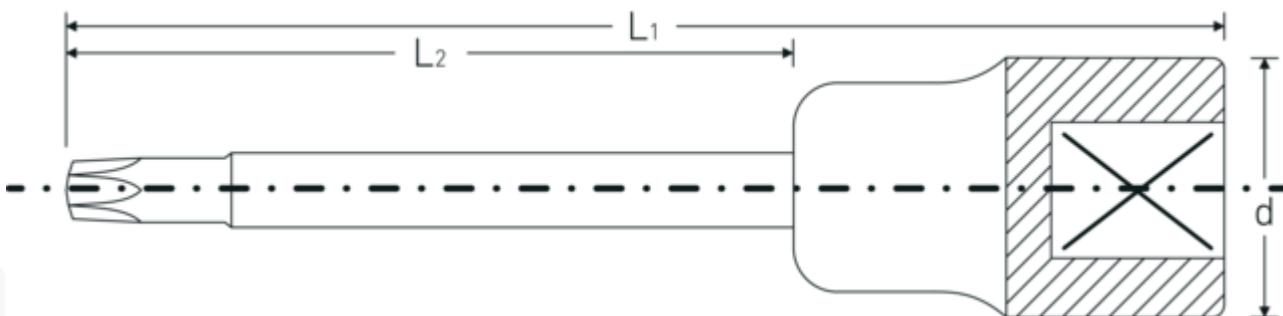

Screwdriver socket

1054TX/2054TX

Product no. **03131070**
GTIN **4018754006786**
Model **1054 TX T 70**

Label. 1/2 " Screwdriver socket L.107mm

- Features.**
- for inside TORX® screws
 - extra long
 - Chrome Alloy Steel, chrome plated

Advantages.

For recessed TORX® screws

Technical Drawing.

Technical Attributes.

Drive profile TORX®
Internal square drive (inch) 1/2 "

Logistics data.

Depth mm (IFS) 107
Width mm (IFS) 24

d	23,7 mm	Height mm (IFS)	24
Size of output profile	T70	Length (packed, mm)	140
L1	107 mm	Width (packed, mm)	60
L2	67 mm	Height (packed, mm)	40
		Volume (packed, dm3)	0.336 dm3
		Art. no.	03131070
		Weight (gross, kg)	1,005
		Weight PAP (kg)	0,000
		Weight PVC (kg)	0,007
		GTIN	4018754006786
		Country of origin	GERMANY
		Region of origin	Nordrhein-Westfalen
		WEEE/ElektroG	nicht ear-pflichtig
		Customs tariff no.	82042000
		Packing standard	5
		Weight	201 g

Variants.

Art. no.	Model no. (ERP)	Description	GTIN
03131070	1054 TX T 70	1/2 " Screwdriver socket L.107mm	4018754006786
03131230	1054 TX T 30	1/2 " Screwdriver socket L.120mm	4018754006793
03131240	1054 TX T 40	1/2 " Screwdriver socket L.120mm	4018754006809
03131245	1054 TX T 45	1/2 " Screwdriver socket L.120mm	4018754006816
03131440	2054 TX T 40	1/2 " Screwdriver socket L.140mm	4018754006823
03131445	2054 TX T 45	1/2 " Screwdriver socket L.140mm	4018754006830
03131450	1054 TX T 50	1/2 " Screwdriver socket L.140mm	4018754006847
03131455	1054 TX T 55	1/2 " Screwdriver socket L.140mm	4018754006854
03131460	1054 TX T 60	1/2 " Screwdriver socket L.140mm	4018754006861