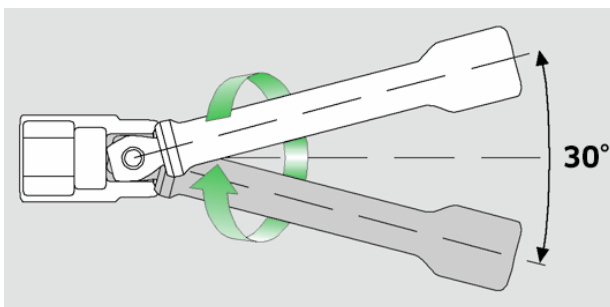

### 509W

Product no. **13010006**  
GTIN **4018754091157**  
Model **509W/3**

**Label.** 1/2 " Extension w.wobble-drive L.75mm

**Features.**

- swivel angle 15° each side
- maximum torque 200 N·m

## Advantages.

Pivot angles up to 15° to each side.

## Technical Attributes.

External square drive (inch)	1/2
Internal square drive (inch)	1/2 "
d	23,2 mm
Size	3
Length mm (L)	75 mm