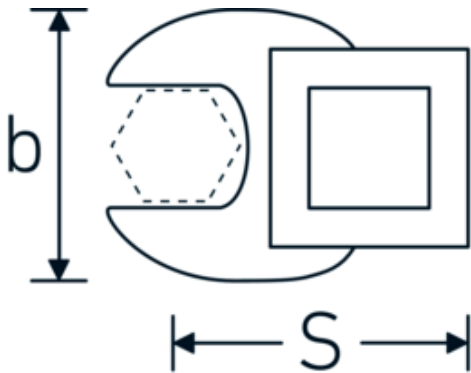

CROW-FOOT spanner

540

Product no. **02200041**
GTIN **4018754141128**
Model **540 41**

Label. 3/8 " CROW-FOOT spanner Spanner size 41mm L.63mm

Features.

- Chrome Alloy Steel, chrome plated
- Caution! Modified settings on torque wrench

Technical Drawing.

Technical Attributes.

a	8 mm
Internal square drive (inch)	3/8 "
Width mm (b)	70 mm
Length mm (L)	63 mm
S	37,2 mm
Width across flats [mm]	41 mm

Logistics data.

Depth mm (IFS)	68
Width mm (IFS)	61
Height mm (IFS)	17
Length (packed, mm)	85
Width (packed, mm)	70
Height (packed, mm)	17
Volume (packed, dm3)	0.10115 dm3

Variants.

Art. no.	Model no. (ERP)	Description	GTIN
01200008	540 8	1/4 " CROW-FOOT spanner Spanner size 8mm L.25,5mm	4018754149117
01200009	540 9	1/4 " CROW-FOOT spanner Spanner size 9mm L.25,5mm	4018754149124
01200010	540 10	1/4 " CROW-FOOT spanner Spanner size 10mm L.25,5mm	4018754149131
02200011	540 11	3/8 " CROW-FOOT spanner Spanner size 11mm L.32mm	4018754149414
02200012	540 12	3/8 " CROW-FOOT spanner Spanner size 12mm L.34,3mm	4018754003495
02200013	540 13	3/8 " CROW-FOOT spanner Spanner size 13mm L.34,3mm	4018754003501
02200014	540 14	3/8 " CROW-FOOT spanner Spanner size 14mm L.37,7mm	4018754003518
02200015	540 15	3/8 " CROW-FOOT spanner Spanner size 15mm L.37,7mm	4018754003525
02200016	540 16	3/8 " CROW-FOOT spanner Spanner size 16mm L.37,7mm	4018754003532
02200017	540 17	3/8 " CROW-FOOT spanner Spanner size 17mm L.42,5mm	4018754003549
02200018	540 18	3/8 " CROW-FOOT spanner Spanner size 18mm L.42,5mm	4018754003556
02200019	540 19	3/8 " CROW-FOOT spanner Spanner size 19mm L.42,5mm	4018754003563
02200020	540 20	3/8 " CROW-FOOT spanner Spanner size 20mm L.42,4mm	4018754141067
02200021	540 21	3/8 " CROW-FOOT spanner Spanner size 21mm L.44,5mm	4018754003570