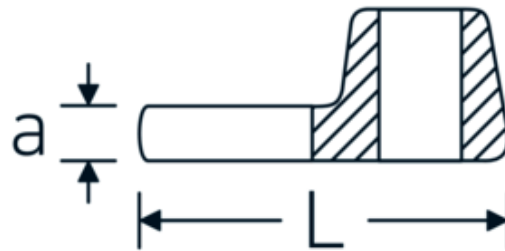

CROW-FOOT spanner

540

Product no. **02200041**
GTIN **4018754141128**
Model **540 41**

Label. 3/8 " CROW-FOOT spanner Spanner size 41mm L.63mm

Features.

- Chrome Alloy Steel, chrome plated
- Caution! Modified settings on torque wrench

Technical Drawing.

Technical Attributes.

a	8 mm
Internal square drive (inch)	3/8 "
Width mm (b)	70 mm
Length mm (L)	63 mm
S	37,2 mm
Width across flats [mm]	41 mm

Logistics data.

Depth mm (IFS)	68
Width mm (IFS)	61
Height mm (IFS)	17
Length (packed, mm)	85
Width (packed, mm)	70
Height (packed, mm)	17
Volume (packed, dm3)	0.10115 dm3

Variants.

Art. no.	Model no. (ERP)	Description	GTIN
01200008	540 8	1/4 " CROW-FOOT spanner Spanner size 8mm L.25,5mm	4018754149117
01200009	540 9	1/4 " CROW-FOOT spanner Spanner size 9mm L.25,5mm	4018754149124
01200010	540 10	1/4 " CROW-FOOT spanner Spanner size 10mm L.25,5mm	4018754149131
02200011	540 11	3/8 " CROW-FOOT spanner Spanner size 11mm L.32mm	4018754149414
02200012	540 12	3/8 " CROW-FOOT spanner Spanner size 12mm L.34,3mm	4018754003495
02200013	540 13	3/8 " CROW-FOOT spanner Spanner size 13mm L.34,3mm	4018754003501
02200014	540 14	3/8 " CROW-FOOT spanner Spanner size 14mm L.37,7mm	4018754003518
02200015	540 15	3/8 " CROW-FOOT spanner Spanner size 15mm L.37,7mm	4018754003525
02200016	540 16	3/8 " CROW-FOOT spanner Spanner size 16mm L.37,7mm	4018754003532
02200017	540 17	3/8 " CROW-FOOT spanner Spanner size 17mm L.42,5mm	4018754003549
02200018	540 18	3/8 " CROW-FOOT spanner Spanner size 18mm L.42,5mm	4018754003556
02200019	540 19	3/8 " CROW-FOOT spanner Spanner size 19mm L.42,5mm	4018754003563
02200020	540 20	3/8 " CROW-FOOT spanner Spanner size 20mm L.42,4mm	4018754141067
02200021	540 21	3/8 " CROW-FOOT spanner Spanner size 21mm L.44,5mm	4018754003570