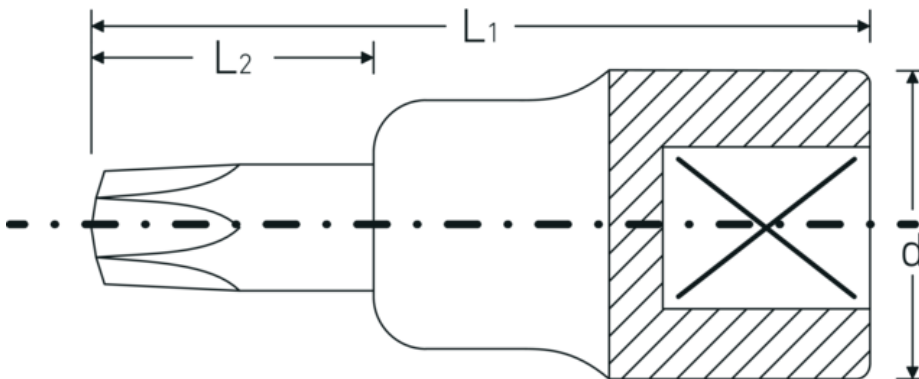

TORX® screwdriver sockets 1/2"

54TX

Product no. **03100025**
GTIN **4018754006656**
Model **54 TX T 25**

Label. 1/2 " Screwdriver socket L.55mm

Technical Drawing.

Technical Attributes.

Drive profile	TORX®
Internal square drive (inch)	1/2 "
d	22,7 mm
Size of output profile	T25
L1	55 mm
L2	17 mm

Logistics data.

Depth mm (IFS)	55
Width mm (IFS)	23
Height mm (IFS)	23
Length (packed, mm)	100
Width (packed, mm)	80
Height (packed, mm)	23
Volume (packed, dm3)	0.184 dm3
Product no.	03100025
Weight (gross, kg)	0,361

Weight PAP (kg)	0,000
Weight PVC (kg)	0,003
GTIN	4018754006656
Country of origin	GERMANY
Region of origin	Nordrhein-Westfalen
WEEE/ElektroG	nicht ear-pflichtig
Customs tariff no.	82042000
Packing standard	5
Weight	71 g

Variants.

Product no.	Model no. (ERP)	Description	GTIN
03100020	54 TX T 20	1/2 " Screwdriver socket L.55mm	4018754006649
03100025	54 TX T 25	1/2 " Screwdriver socket L.55mm	4018754006656
03100027	54 TX T 27	1/2 " Screwdriver socket L.55mm	4018754006663
03100030	54 TX T 30	1/2 " Screwdriver socket L.55mm	4018754006670
03100040	54 TX T 40	1/2 " Screwdriver socket L.55mm	4018754006687
03100045	54 TX T 45	1/2 " Screwdriver socket L.55mm	4018754006694
03100050	54 TX T 50	1/2 " Screwdriver socket L.55mm	4018754006700
03100055	54 TX T 55	1/2 " Screwdriver socket L.58mm	4018754006717
03100060	54 TX T 60	1/2 " Screwdriver socket L.58mm	4018754006724
03100070	54 TX T 70	1/2 " Screwdriver socket L.60mm	4018754132362