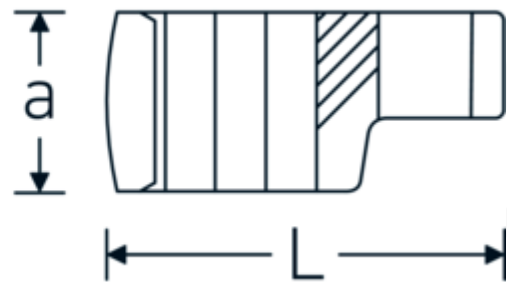

## CROW-RING spanner

440a

Product no. **02490050**  
GTIN **4018754004614**  
Model **440 A 1 1/16**

**Label.** 3/8 " CROW-RING spanner Spanner size 1 1/16" L.52,8mm

- Features.**
- Chrome Alloy Steel, chrome plated
  - caution! Modified settings on torque wrench
  - size 3/8: for Volvo aircraft engine, type "JAS"

## Technical Drawing.

## Technical Attributes.

a	21,4 mm
Internal square drive (inch)	3/8 "
Width mm (b)	40 mm
Length mm (L)	52,8 mm
S	28,2 mm
Spanner size [inch]	1 1/16 "

## Logistics data.

Depth mm (IFS)	52
Width mm (IFS)	40
Height mm (IFS)	22
Length (packed, mm)	53
Width (packed, mm)	41
Height (packed, mm)	23

<b>W</b>	20 mm	<b>Volume (packed, dm3)</b>	0.049979 dm3
		<b>Art. no.</b>	02490050
		<b>Weight (gross, kg)</b>	0,084
		<b>Weight PAP (kg)</b>	0,000
		<b>Weight PVC (kg)</b>	0,002
		<b>GTIN</b>	4018754004614
		<b>Country of origin</b>	GERMANY
		<b>Region of origin</b>	Nordrhein-Westfalen
		<b>WEEE/ElektroG</b>	nicht ear-pflichtig
		<b>Customs tariff no.</b>	82042000
		<b>Packing standard</b>	1
		<b>Weight</b>	84 g