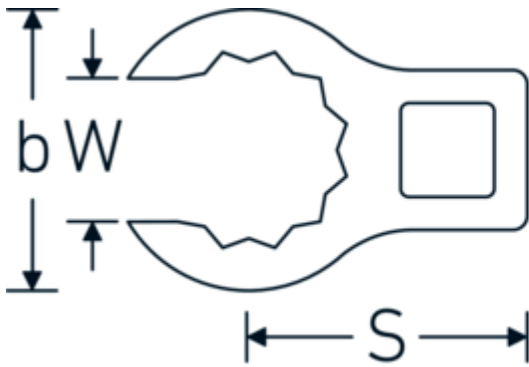

## CROW-RING spanner

440a

Product no. **02490050**  
GTIN **4018754004614**  
Model **440 A 1 1/16**

**Label.** 3/8 " CROW-RING spanner Spanner size 1 1/16" L.52,8mm

- Features.**
- Chrome Alloy Steel, chrome plated
  - caution! Modified settings on torque wrench
  - size 3/8: for Volvo aircraft engine, type "JAS"

## Technical Drawing.

## Technical Attributes.

a	21,4 mm
Internal square drive (inch)	3/8 "
Width mm (b)	40 mm
Length mm (L)	52,8 mm
S	28,2 mm
Spanner size [inch]	1 1/16 "

## Variants.

Art. no.	Model no. (ERP)	Description	GTIN
01490024	440 A 3/8	1/4 " CROW-RING spanner Spanner size 3/8" L.28,4mm	4018754116805
01490028	440 A 7/16	1/4 " CROW-RING spanner Spanner size 7/16" L.28mm	4018754001460
01490032	440 A 1/2	1/4 " CROW-RING spanner Spanner size 1/2" L.30,5mm	4018754001477
01490034	440 A 9/16	1/4 " CROW-RING spanner Spanner size 9/16" L.31,7mm	4018754001484
02490036	440 A 5/8	3/8 " CROW-RING spanner Spanner size 5/8" L.36,5mm	4018754004546
02490038	440 A 11/16	3/8 " CROW-RING spanner Spanner size 11/16" L.39,2mm	4018754004553
02490040	440 A 3/4	3/8 " CROW-RING spanner Spanner size 3/4" L.40,9mm	4018754004560
02490042	440 A 13/16	3/8 " CROW-RING spanner Spanner size 13/16" L.42,9mm	4018754004577
02490044	440 A 7/8	3/8 " CROW-RING spanner Spanner size 7/8" L.45,2mm	4018754004584
02490046	440 A 15/16	3/8 " CROW-RING spanner Spanner size 15/16" L.47,2mm	4018754004591
02490048	440 A 1	3/8 " CROW-RING spanner Spanner size 1" L.49,3mm	4018754004607
02490050	440 A 1 1/16	3/8 " CROW-RING spanner Spanner size 1 1/16" L.52,8mm	4018754004614
03490052	440 A 1 1/8	1/2 " CROW-RING spanner Spanner size 1 1/8" L.56,8mm	4018754008445
03490056	440 A 1 1/4	1/2 " CROW-RING spanner Spanner size 1 1/4" L.62,5mm	4018754008452