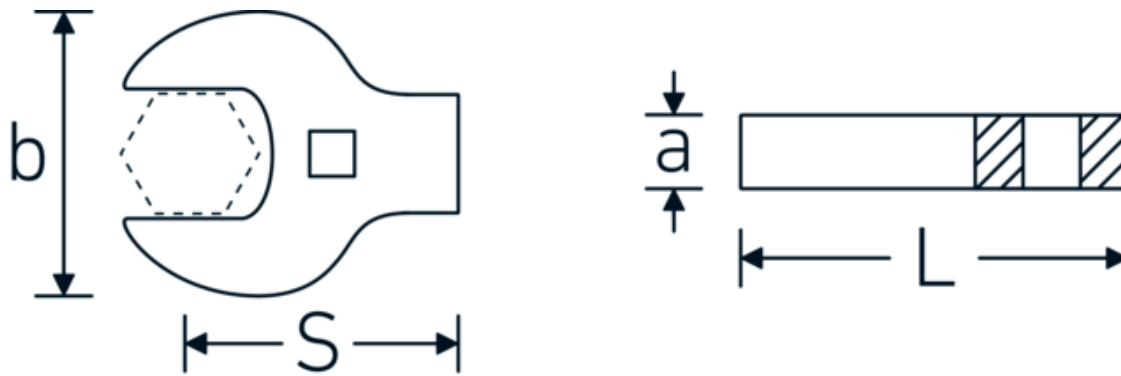

CROW-FOOT spanner heavy-duty, inch

540a HD

Product no. **02501032**
GTIN **4018754285723**
Model **540A HD SW 1/2**

Label. 3/8 " CROW-FOOT spanner heavy-duty, inch Spanner size 1/2" L.42mm

- Features.**
- for particularly high loadings, e.g. stainless steel screw fittings
 - full use of jaws in conjunction with standard ratchets
 - chrome plated
 - supplied without ratchet
 - Caution! Modified settings on torque wrench

Advantages.

For particularly high loads, e.g., stainless steel fittings.

Technical Drawing.

Technical Attributes.

a	11 mm
Internal square drive (inch)	3/8 "
Width mm (b)	30 mm
Length mm (L)	42 mm
S	25,8 mm
Spanner size [inch]	1/2 "

Logistics data.

Depth mm (IFS)	41
Width mm (IFS)	29
Height mm (IFS)	10
Length (packed, mm)	41
Width (packed, mm)	30
Height (packed, mm)	11
Volume (packed, dm3)	0.01353 dm3
Art. no.	02501032
Weight (gross, kg)	0,070
Weight PAP (kg)	0,000
Weight PVC (kg)	0,002
GTIN	4018754285723
Country of origin	GERMANY
Region of origin	Nordrhein-Westfalen
WEEE/ElektroG	nicht ear-pflichtig
Customs tariff no.	82042000
Packing standard	1
Weight	64 g

Variants.

Art. no.	Model no. (ERP)	Description	GTIN
02501024	540A HD SW 3/8	3/8 " CROW-FOOT spanner heavy-duty, inch Spanner size 3/8" L.39mm	4018754285709
02501028	540A HD SW 7/16	3/8 " CROW-FOOT spanner heavy-duty, inch Spanner size 7/16" L.40mm	4018754285716