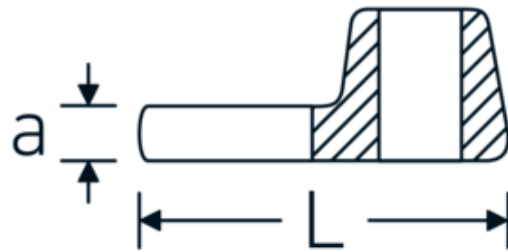

CROW-FOOT wrench, metric

540

Product no. **02200012**
GTIN **4018754003495**
Model **540 12**

Label.

3/8 " CROW-FOOT wrench Wrench size 12mm L.34,3mm

Technical Drawing.

Technical Attributes.

a	6,3 mm
Internal square drive (inch)	3/8 "
Width mm (b)	25,4 mm
Length mm (L)	34,3 mm
S	18,2 mm
Width across flats [mm]	12 mm

Logistics data.

Depth mm (IFS)	34
Width mm (IFS)	25
Height mm (IFS)	16
Length (packed, mm)	34
Width (packed, mm)	25
Height (packed, mm)	16
Volume (packed, dm3)	0.0136 dm3
Product no.	02200012
Weight (gross, kg)	0,037

Variants.

Product no.	Model no. (ERP)	Description	GTIN
01200008	540 8	1/4 " CROW-FOOT wrench Wrench size 8mm L.25,5mm	4018754149117
01200009	540 9	1/4 " CROW-FOOT wrench Wrench size 9mm L.25,5mm	4018754149124
01200010	540 10	1/4 " CROW-FOOT wrench Wrench size 10mm L.25,5mm	4018754149131
02200011	540 11	3/8 " CROW-FOOT wrench Wrench size 11mm L.32mm	4018754149414
02200012	540 12	3/8 " CROW-FOOT wrench Wrench size 12mm L.34,3mm	4018754003495
02200013	540 13	3/8 " CROW-FOOT wrench Wrench size 13mm L.34,3mm	4018754003501
02200014	540 14	3/8 " CROW-FOOT wrench Wrench size 14mm L.37,7mm	4018754003518
02200015	540 15	3/8 " CROW-FOOT wrench Wrench size 15mm L.37,7mm	4018754003525
02200016	540 16	3/8 " CROW-FOOT wrench Wrench size 16mm L.37,7mm	4018754003532
02200017	540 17	3/8 " CROW-FOOT wrench Wrench size 17mm L.42,5mm	4018754003549
02200018	540 18	3/8 " CROW-FOOT wrench Wrench size 18mm L.42,5mm	4018754003556
02200019	540 19	3/8 " CROW-FOOT wrench Wrench size 19mm L.42,5mm	4018754003563
02200020	540 20	3/8 " CROW-FOOT wrench Wrench size 20mm L.42,4mm	4018754141067
02200021	540 21	3/8 " CROW-FOOT wrench Wrench size 21mm L.44,5mm	4018754003570
02200022	540 22	3/8 " CROW-FOOT wrench Wrench size 22mm L.44,5mm	4018754003587