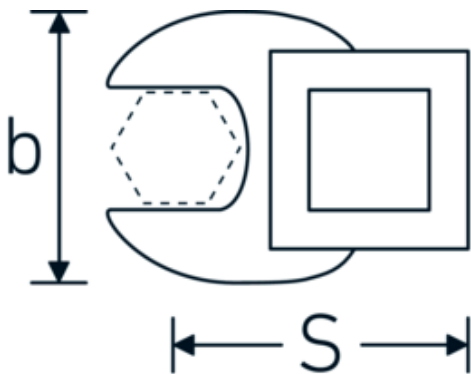

CROW-FOOT wrench, metric

540

Product no. **02200012**
GTIN **4018754003495**
Model **540 12**

Label.

3/8 " CROW-FOOT wrench Wrench size 12mm L.34,3mm

Technical Drawing.

Technical Attributes.

a	6,3 mm
Internal square drive (inch)	3/8 "
Width mm (b)	25,4 mm
Length mm (L)	34,3 mm
S	18,2 mm
Width across flats [mm]	12 mm

Logistics data.

Depth mm (IFS)	34
Width mm (IFS)	25
Height mm (IFS)	16
Length (packed, mm)	34
Width (packed, mm)	25
Height (packed, mm)	16
Volume (packed, dm3)	0.0136 dm3
Product no.	02200012
Weight (gross, kg)	0,037

Variants.

Product no.	Model no. (ERP)	Description	GTIN
01200008	540 8	1/4 " CROW-FOOT wrench Wrench size 8mm L.25,5mm	4018754149117
01200009	540 9	1/4 " CROW-FOOT wrench Wrench size 9mm L.25,5mm	4018754149124
01200010	540 10	1/4 " CROW-FOOT wrench Wrench size 10mm L.25,5mm	4018754149131
02200011	540 11	3/8 " CROW-FOOT wrench Wrench size 11mm L.32mm	4018754149414
02200012	540 12	3/8 " CROW-FOOT wrench Wrench size 12mm L.34,3mm	4018754003495
02200013	540 13	3/8 " CROW-FOOT wrench Wrench size 13mm L.34,3mm	4018754003501
02200014	540 14	3/8 " CROW-FOOT wrench Wrench size 14mm L.37,7mm	4018754003518
02200015	540 15	3/8 " CROW-FOOT wrench Wrench size 15mm L.37,7mm	4018754003525
02200016	540 16	3/8 " CROW-FOOT wrench Wrench size 16mm L.37,7mm	4018754003532
02200017	540 17	3/8 " CROW-FOOT wrench Wrench size 17mm L.42,5mm	4018754003549
02200018	540 18	3/8 " CROW-FOOT wrench Wrench size 18mm L.42,5mm	4018754003556
02200019	540 19	3/8 " CROW-FOOT wrench Wrench size 19mm L.42,5mm	4018754003563
02200020	540 20	3/8 " CROW-FOOT wrench Wrench size 20mm L.42,4mm	4018754141067
02200021	540 21	3/8 " CROW-FOOT wrench Wrench size 21mm L.44,5mm	4018754003570
02200022	540 22	3/8 " CROW-FOOT wrench Wrench size 22mm L.44,5mm	4018754003587