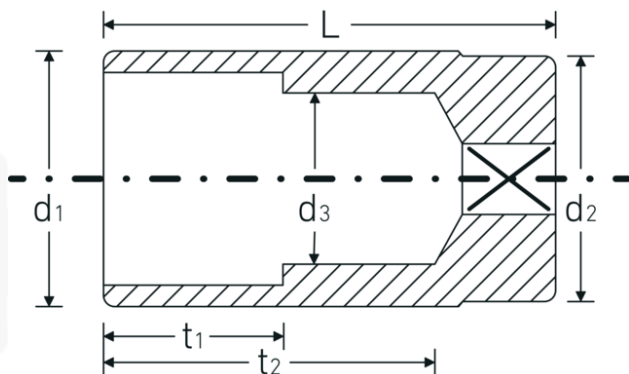

Socket

51

Product no. **03020019**
GTIN **4018754005635**
Model **51 19**

Label. 1/2 " Socket Wrench size mm L.83mm

- Features.**
- long version
 - bi-hex with AS-Drive profile
 - 1/2" internal square drive
 - size 16 mm-5/8", 20.8 mm-13/16": with rubber insert for spark plugs
 - HPQ® high performance steel, chrome-plated
 - DIN 3124 / ISO 2725-1 / DIN EN 3710 / DIN EN 3709 / ASME B 107.5M

Advantages.

Long

Technical Drawing.

Technical Attributes.

Drive profile	Bi-hex AS-Drive
Internal square drive (inch)	1/2 "
d1	26,2 mm
d2	25 mm
d3	18 mm
DIN	DIN 3124 / ISO 2725-1, DIN EN 3710, DIN EN 3709, ASME B 107.5M
Length mm (L)	83 mm
Width across flats [mm]	19 mm
t1	35 mm
t2	66,7 mm

Logistics data.

Depth mm (IFS)	83
Width mm (IFS)	26
Height mm (IFS)	26
Length (packed, mm)	140
Width (packed, mm)	85
Height (packed, mm)	54
Volume (packed, dm3)	0.6426 dm3
Product no.	03020019
Weight (gross, kg)	1,650
Weight PAP (kg)	0,000
Weight PVC (kg)	0,010
GTIN	4018754005635
Country of origin	GERMANY
Region of origin	Nordrhein-Westfalen
WEEE/ElektroG	nicht ear-pflichtig
Customs tariff no.	82042000
Packing standard	10
Weight	165 g