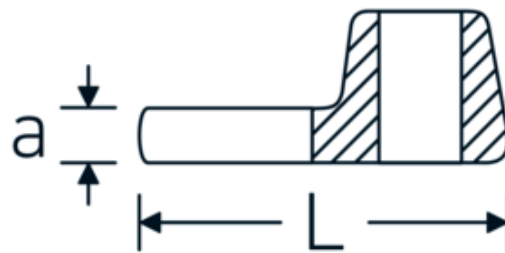

CROW-FOOT spanner

540a

Product no. **02500066**
GTIN **4018754004805**
Model **540 A 1 5/8**

Label. 3/8 " CROW-FOOT spanner Spanner size 1 5/8" L.63mm

Features.

- Chrome Alloy Steel, chrome plated
- Caution! Modified settings on torque wrench

Technical Drawing.

Technical Attributes.

a	8 mm
Internal square drive (inch)	3/8 "
Width mm (b)	70 mm
Length mm (L)	63 mm
S	37,3 mm
Spanner size [inch]	1 5/8 "

Logistics data.

Depth mm (IFS)	63
Width mm (IFS)	70
Height mm (IFS)	18
Length (packed, mm)	63
Width (packed, mm)	70
Height (packed, mm)	18
Volume (packed, dm3)	0.07938 dm3

Variants.

Art. no.	Model no. (ERP)	Description	GTIN
01500024	540 A 3/8	1/4 " CROW-FOOT spanner Spanner size 3/8" L.25,5mm	4018754173839
02500028	540 A 7/16	3/8 " CROW-FOOT spanner Spanner size 7/16" L.32mm	4018754004621
02500032	540 A 1/2	3/8 " CROW-FOOT spanner Spanner size 1/2" L.34,3mm	4018754004638
02500034	540 A 9/16	3/8 " CROW-FOOT spanner Spanner size 9/16" L.37,7mm	4018754004645
02500036	540 A 5/8	3/8 " CROW-FOOT spanner Spanner size 5/8" L.37,7mm	4018754004652
02500038	540 A 11/16	3/8 " CROW-FOOT spanner Spanner size 11/16" L.42,5mm	4018754004669
02500040	540 A 3/4	3/8 " CROW-FOOT spanner Spanner size 3/4" L.42,5mm	4018754004676
02500042	540 A 13/16	3/8 " CROW-FOOT spanner Spanner size 13/16" L.42,3mm	4018754004683
02500044	540 A 7/8	3/8 " CROW-FOOT spanner Spanner size 7/8" L.44,5mm	4018754004690
02500048	540 A 1	3/8 " CROW-FOOT spanner Spanner size 1" L.47mm	4018754004706
02500050	540 A 1 1/16	3/8 " CROW-FOOT spanner Spanner size 1 1/16" L.47mm	4018754004713
02500052	540 A 1 1/8	3/8 " CROW-FOOT spanner Spanner size 1 1/8" L.50mm	4018754004720
02500054	540 A 1 3/16	3/8 " CROW-FOOT spanner Spanner size 1 3/16" L.50mm	4018754004737
02500056	540 A 1 1/4	3/8 " CROW-FOOT spanner Spanner size 1 1/4" L.53mm	4018754004744