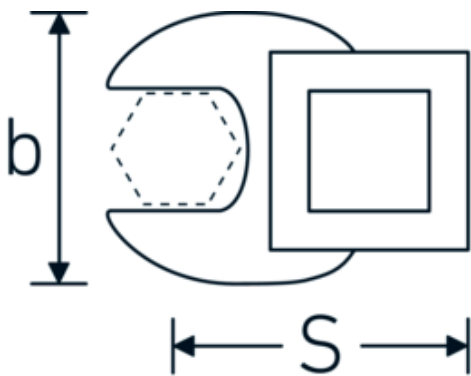

CROW-FOOT spanner

540a

Product no. **02500066**
GTIN **4018754004805**
Model **540 A 1 5/8**

Label. 3/8 " CROW-FOOT spanner Spanner size 1 5/8" L.63mm

Features.

- Chrome Alloy Steel, chrome plated
- Caution! Modified settings on torque wrench

Technical Drawing.

Technical Attributes.

a	8 mm
Internal square drive (inch)	3/8 "
Width mm (b)	70 mm
Length mm (L)	63 mm
S	37,3 mm
Spanner size [inch]	1 5/8 "

Logistics data.

Depth mm (IFS)	63
Width mm (IFS)	70
Height mm (IFS)	18
Length (packed, mm)	63
Width (packed, mm)	70
Height (packed, mm)	18
Volume (packed, dm3)	0.07938 dm3

Variants.

Art. no.	Model no. (ERP)	Description	GTIN
01500024	540 A 3/8	1/4 " CROW-FOOT spanner Spanner size 3/8" L.25,5mm	4018754173839
02500028	540 A 7/16	3/8 " CROW-FOOT spanner Spanner size 7/16" L.32mm	4018754004621
02500032	540 A 1/2	3/8 " CROW-FOOT spanner Spanner size 1/2" L.34,3mm	4018754004638
02500034	540 A 9/16	3/8 " CROW-FOOT spanner Spanner size 9/16" L.37,7mm	4018754004645
02500036	540 A 5/8	3/8 " CROW-FOOT spanner Spanner size 5/8" L.37,7mm	4018754004652
02500038	540 A 11/16	3/8 " CROW-FOOT spanner Spanner size 11/16" L.42,5mm	4018754004669
02500040	540 A 3/4	3/8 " CROW-FOOT spanner Spanner size 3/4" L.42,5mm	4018754004676
02500042	540 A 13/16	3/8 " CROW-FOOT spanner Spanner size 13/16" L.42,3mm	4018754004683
02500044	540 A 7/8	3/8 " CROW-FOOT spanner Spanner size 7/8" L.44,5mm	4018754004690
02500048	540 A 1	3/8 " CROW-FOOT spanner Spanner size 1" L.47mm	4018754004706
02500050	540 A 1 1/16	3/8 " CROW-FOOT spanner Spanner size 1 1/16" L.47mm	4018754004713
02500052	540 A 1 1/8	3/8 " CROW-FOOT spanner Spanner size 1 1/8" L.50mm	4018754004720
02500054	540 A 1 3/16	3/8 " CROW-FOOT spanner Spanner size 1 3/16" L.50mm	4018754004737
02500056	540 A 1 1/4	3/8 " CROW-FOOT spanner Spanner size 1 1/4" L.53mm	4018754004744