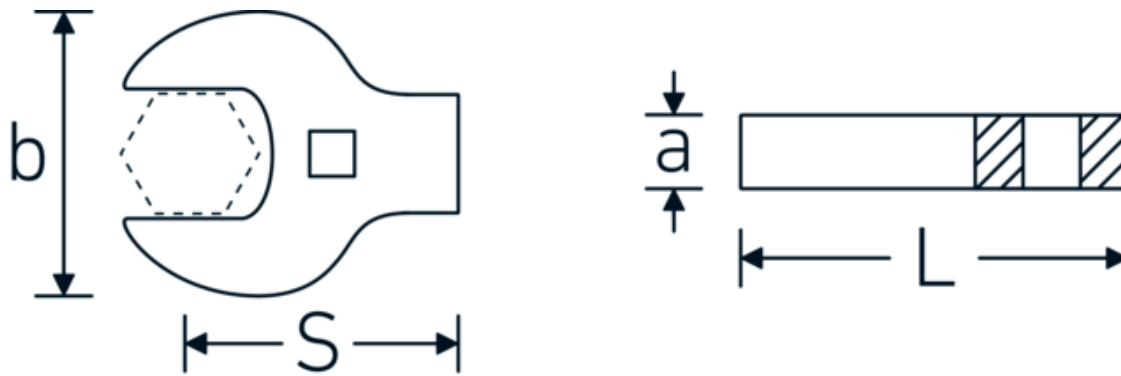

## CROW-FOOT spanner heavy-duty, inch

**540a HD**

Product no. **02501048**  
GTIN **4018754198115**  
Model **540A HD SW 1 ZOLL**

**Label.** 3/8 " CROW-FOOT spanner heavy-duty, inch Spanner size 1" L.56mm

## Technical Attributes.

a	11 mm
Internal square drive (inch)	3/8 "
Width mm (b)	53,4 mm
Length mm (L)	56 mm
S	33,2 mm
Spanner size [inch]	1 "

## Logistics data.

Depth mm (IFS)	55
Width mm (IFS)	55
Height mm (IFS)	10
Length (packed, mm)	55
Width (packed, mm)	55
Height (packed, mm)	10
Volume (packed, dm3)	0.03025 dm3
Art. no.	02501048
Weight (gross, kg)	0,133
Weight PAP (kg)	0,000
Weight PVC (kg)	0,002
GTIN	4018754198115
Country of origin	GERMANY
Region of origin	Nordrhein-Westfalen
WEEE/ElektroG	nicht ear-pflichtig
Customs tariff no.	82042000
Packing standard	1
Weight	133 g

## Variants.

Art. no.	Model no. (ERP)	Description	GTIN
02501024	540A HD SW 3/8	3/8 " CROW-FOOT spanner heavy-duty, inch Spanner size 3/8" L.39mm	4018754285709
02501028	540A HD SW 7/16	3/8 " CROW-FOOT spanner heavy-duty, inch Spanner size 7/16" L.40mm	4018754285716