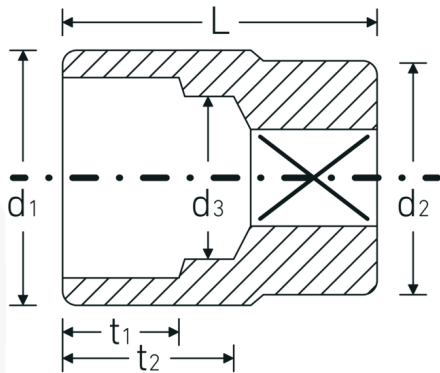

## Socket

55

Product no. **05010036**  
GTIN **4018754008810**  
Model **55 36**

**Label.** 3/4 " Socket Spanner size 36mm L.60mm

**Features.**

- DIN 3124/ISO 2725-1, ASME B 107.5 M
- AS-drive and HPQ® high performance steel up to 38 mm, chrome plated

## Advantages.

Made in Germany – STAHLWILLE {190}Socket36 mm length 60 mm.

Drop-forged, hardened and cooled in oil bath.

hex AS-Drive®, HPQ® reinforcing steel, chrome-plated

Extremely resilient, exceptionally durable.

## Technical Drawing.

## Technical Attributes.

<b>Drive profile</b>	hex AS-Drive®
<b>Internal square drive (inch)</b>	3/4 "
<b>d1</b>	49,5 mm
<b>d2</b>	40 mm
<b>d3</b>	33 mm
<b>DIN</b>	DIN 3124 / ISO 2725-1, ASME B 107.5 M
<b>Length mm (L)</b>	60 mm
<b>Width across flats [mm]</b>	36 mm
<b>t1</b>	24 mm
<b>t2</b>	33,9 mm
<b>Type</b>	Mercedes-Benz