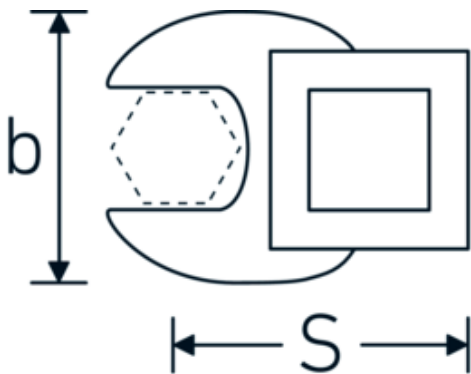

## CROW-FOOT wrench, inch

540a

Product no. **02500067**  
GTIN **4018754173631**  
Model **540 A 1 11/16**

Label.

3/8 " CROW-FOOT wrench Wrench size 1 11/16" L.63mm

## Technical Drawing.

## Technical Attributes.

a	8 mm
Internal square drive (inch)	3/8 "
Width mm (b)	70 mm
Length mm (L)	63 mm
S	37,7 mm
Wrench size [inch]	1 11/16 "

## Logistics data.

Depth mm (IFS)	50
Width mm (IFS)	20
Height mm (IFS)	50
Length (packed, mm)	50
Width (packed, mm)	20
Height (packed, mm)	50
Volume (packed, dm <sup>3</sup> )	0.05 dm <sup>3</sup>
Product no.	02500067
Weight (gross, kg)	0,126