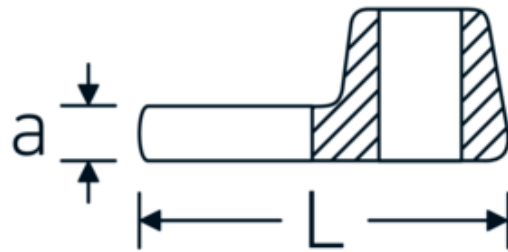

## CROW-FOOT wrench, inch

540a

Product no. **02500067**  
GTIN **4018754173631**  
Model **540 A 1 11/16**

Label.

3/8 " CROW-FOOT wrench Wrench size 1 11/16" L.63mm

## Technical Drawing.

## Technical Attributes.

a	8 mm
Internal square drive (inch)	3/8 "
Width mm (b)	70 mm
Length mm (L)	63 mm
S	37,7 mm
Wrench size [inch]	1 11/16 "

## Variants.

Product no.	Model no. (ERP)	Description	GTIN
01500024	540 A 3/8	1/4 " CROW-FOOT wrench Wrench size 3/8" L.25,5mm	4018754173839
02500028	540 A 7/16	3/8 " CROW-FOOT wrench Wrench size 7/16" L.32mm	4018754004621
02500032	540 A 1/2	3/8 " CROW-FOOT wrench Wrench size 1/2" L.34,3mm	4018754004638
02500034	540 A 9/16	3/8 " CROW-FOOT wrench Wrench size 9/16" L.37,7mm	4018754004645
02500036	540 A 5/8	3/8 " CROW-FOOT wrench Wrench size 5/8" L.37,7mm	4018754004652
02500038	540 A 11/16	3/8 " CROW-FOOT wrench Wrench size 11/16" L.42,5mm	4018754004669
02500040	540 A 3/4	3/8 " CROW-FOOT wrench Wrench size 3/4" L.42,5mm	4018754004676
02500042	540 A 13/16	3/8 " CROW-FOOT wrench Wrench size 13/16" L.42,3mm	4018754004683
02500044	540 A 7/8	3/8 " CROW-FOOT wrench Wrench size 7/8" L.44,5mm	4018754004690
02500048	540 A 1	3/8 " CROW-FOOT wrench Wrench size 1" L.47mm	4018754004706
02500050	540 A 1 1/16	3/8 " CROW-FOOT wrench Wrench size 1 1/16" L.47mm	4018754004713
02500052	540 A 1 1/8	3/8 " CROW-FOOT wrench Wrench size 1 1/8" L.50mm	4018754004720
02500054	540 A 1 3/16	3/8 " CROW-FOOT wrench Wrench size 1 3/16" L.50mm	4018754004737
02500056	540 A 1 1/4	3/8 " CROW-FOOT wrench Wrench size 1 1/4" L.53mm	4018754004744
02500058	540 A 1 5/16	3/8 " CROW-FOOT wrench Wrench size 1 5/16" L.53mm	4018754004751