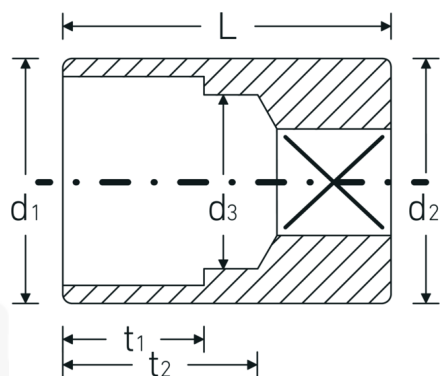

Sockets

40aD

Product no. **01530032**
GTIN **4018754001576**
Model **40 AD 1/2**

Label. 1/4 " Sockets Spanner size 1/2" L.23mm

Features.

- ASME B 107.1, Fed. Spec. GGG-W-641, SAE AS 954-E (test values)
- HPQ® heavy-duty steel, chrome-plated

Advantages.

ASME B 107.1, Fed. Spec. GGG-W-641, SAE AS 954-E (test values).

Technical Drawing.

Technical Attributes.

Drive profile bi-hex AS-Drive®
Internal square drive (inch) 1/4 "

Logistics data.

Depth mm (IFS) 23
Width mm (IFS) 18

d1	17,3 mm	Height mm (IFS)	18
d2	17,3 mm	Length (packed, mm)	80
d3	11,5 mm	Width (packed, mm)	70
Length mm (L)	23 mm	Height (packed, mm)	18
Spanner size [inch]	1/2 "	Volume (packed, dm3)	0.1008 dm3
t1	9,5 mm	Art. no.	01530032
t2	14,1 mm	Weight (gross, kg)	0,235
		Weight PAP (kg)	0,000
		Weight PVC (kg)	0,003
		GTIN	4018754001576
		Country of origin	GERMANY
		Region of origin	Nordrhein-Westfalen
		WEEE/ElektroG	nicht ear-pflichtig
		Customs tariff no.	82042000
		Packing standard	10
		Weight	26 g

Variants.

Art. no.	Model no. (ERP)	Description	GTIN
01530034	40 AD 9/16	1/4 " Sockets Spanner size 9/16" L.24mm	4018754001583
01530032	40 AD 1/2	1/4 " Sockets Spanner size 1/2" L.23mm	4018754001576
01530028	40 AD 7/16	1/4 " Sockets Spanner size 7/16" L.23mm	4018754001569
01530024	40 AD 3/8	1/4 " Sockets Spanner size 3/8" L.23mm	4018754001552
01530022	40 AD 11/32	1/4 " Sockets Spanner size 11/32" L.23mm	4018754001545
01530020	40 AD 5/16	1/4 " Sockets Spanner size 5/16" L.23mm	4018754001538
01530018	40 AD 9/32	1/4 " Sockets Spanner size 9/32" L.23mm	4018754001521
01530016	40 AD 1/4	1/4 " Sockets Spanner size 1/4" L.23mm	4018754001514
01530014	40 AD 7/32	1/4 " Sockets Spanner size 7/32" L.23mm	4018754001507
01530012	40 AD 3/16	1/4 " Sockets Spanner size 3/16" L.23mm	4018754001491
01530010	40 AD 5/32	1/4 " Sockets Spanner size 5/32" L.23mm	4018754126965