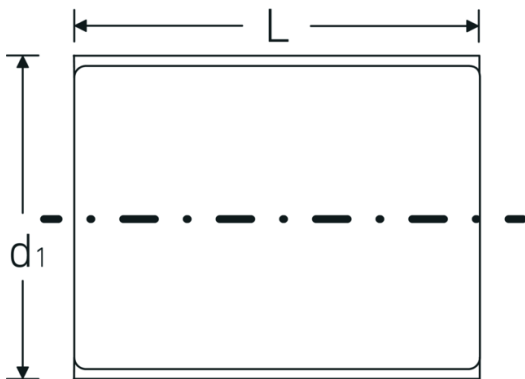

#### Label.

3/8 " VDE socket Wrench size 17mm L.49mm

### Technical Drawing.

### Technical Attributes.

Drive profile	bi-hex AS-Drive®
Internal square drive (inch)	3/8 "
d1	28 mm
DIN	DIN EN 60900
Length mm (L)	49 mm
Width across flats [mm]	17 mm

### Logistics data.

Depth mm (IFS)	48
Width mm (IFS)	27
Height mm (IFS)	27
Length (packed, mm)	60
Width (packed, mm)	35
Height (packed, mm)	35
Volume (packed, dm3)	0.0735 dm3
Product no.	02380017
Weight (gross, kg)	0,060