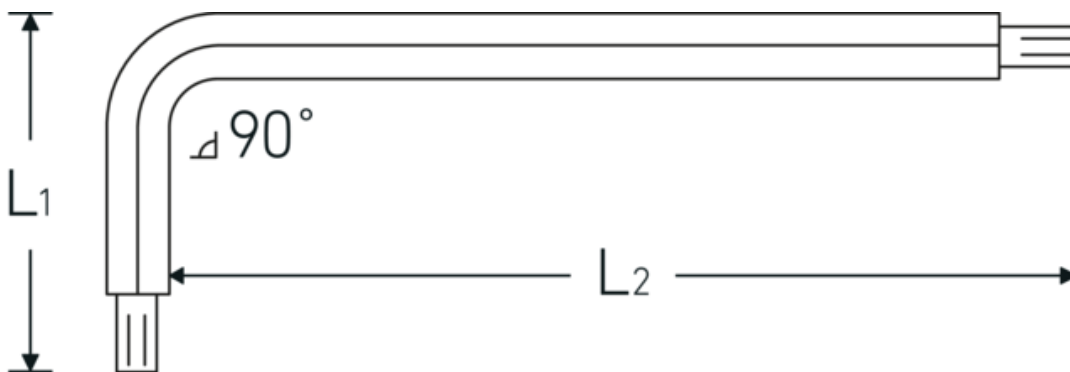

## Hex key with ball end for socket head screws

10767

Product no. **43263012**  
 GTIN **4018754332854**  
 Model **10767 12 KUGELKOPF-  
 WINKELSCHRAUBENDREHER  
 SECHSKANT**

### Label.

Hex key with ball end for socket head screws Hex drive 12mm L.45mm x 248mm

### Features.

- for hexagon socket head screws
- with ball end on long arm
- swivel angle up to 25° each side
- Chrome Vanadium, gunmetal finish

### Technical Attributes.

Drive profile	Hexagonal
External hex drive (mm)	12 mm
L1	45 mm
L2	248 mm