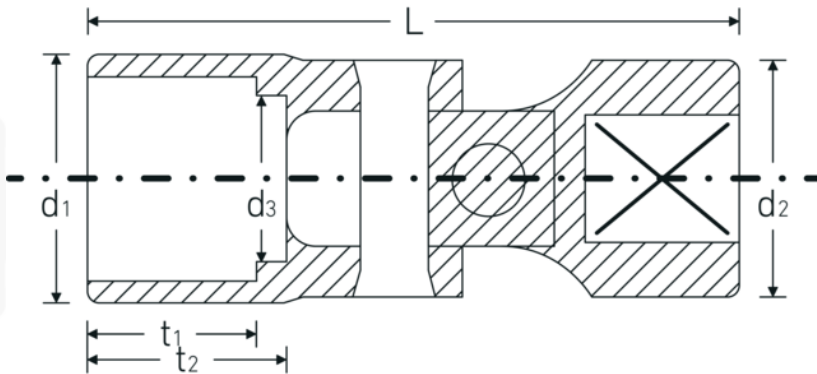

## UNIFLEX socket

47

Product no. **02040017**  
GTIN **4018754002535**  
Model **47 17**

**Label.** 3/8 " UNIFLEX socket Spanner size 17mm L.53,5mm

**Features.** • HPQ® heavy-duty steel, chrome-plated

## Technical Attributes.

Drive profile	bi-hex AS-Drive®
Internal square drive (inch)	3/8 "
d1	23 mm
d2	17,5 mm
d3	16 mm
Length mm (L)	53,5 mm
Width across flats [mm]	17 mm
t1	15 mm
t2	18,5 mm

## Logistics data.

Depth mm (IFS)	46
Width mm (IFS)	23
Height mm (IFS)	23
Length (packed, mm)	46
Width (packed, mm)	23
Height (packed, mm)	23
Volume (packed, dm3)	0.024334 dm3
Art. no.	02040017
Weight (gross, kg)	0,066
Weight PAP (kg)	0,000
Weight PVC (kg)	0,002
GTIN	4018754002535
Country of origin	GERMANY
Region of origin	Nordrhein-Westfalen
WEEE/ElektroG	nicht ear-pflichtig
Customs tariff no.	82042000
Packing standard	1
Weight	65 g

## Variants.

Art. no.	Model no. (ERP)	Description	GTIN
02040010	47 10	3/8 " UNIFLEX socket Spanner size 10mm L.45,5mm	4018754002467
02040011	47 11	3/8 " UNIFLEX socket Spanner size 11mm L.47,5mm	4018754002474
02040012	47 12	3/8 " UNIFLEX socket Spanner size 12mm L.48mm	4018754002481
02040013	47 13	3/8 " UNIFLEX socket Spanner size 13mm L.48mm	4018754002498
02040014	47 14	3/8 " UNIFLEX socket Spanner size 14mm L.48,5mm	4018754002504
02040015	47 15	3/8 " UNIFLEX socket Spanner size 15mm L.48,5mm	4018754002511
02040016	47 16	3/8 " UNIFLEX socket Spanner size 16mm L.51,5mm	4018754002528
02040017	47 17	3/8 " UNIFLEX socket Spanner size 17mm L.53,5mm	4018754002535