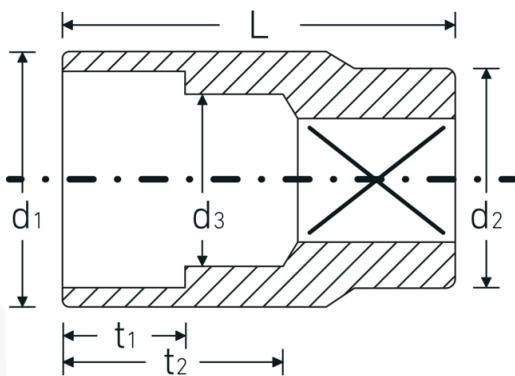

Socket

50a

Product no. **03410041**
GTIN **4018754007936**
Model **50 A 25/32**

Label. 1/2 " Socket Spanner size 25/32" L.41mm

Features.

- ASME B 107.1, Fed. Spec. GGG-W-641, SAE AS 954-E (test values)
- HPQ® heavy-duty steel, chrome-plated

Advantages.

ASME B 107.1, Fed. Spec. GGG-W-641, SAE AS 954-E (test values).

Technical Drawing.

Technical Attributes.

Drive profile bi-hex AS-Drive®
Internal square drive (inch) 1/2 "

Logistics data.

Depth mm (IFS) 42
Width mm (IFS) 28

d1	27 mm	Height mm (IFS)	28
d2	25 mm	Length (packed, mm)	85
d3	18,6 mm	Width (packed, mm)	45
Length mm (L)	41 mm	Height (packed, mm)	55
Spanner size [inch]	25/32 "	Volume (packed, dm3)	0.210375 dm3
t1	16 mm	Art. no.	03410041
t2	24,6 mm	Weight (gross, kg)	0,430
		Weight PAP (kg)	0,000
		Weight PVC (kg)	0,005
		GTIN	4018754007936
		Country of origin	GERMANY
		Region of origin	Nordrhein-Westfalen
		WEEE/ElektroG	nicht ear-pflichtig
		Customs tariff no.	82042000
		Packing standard	5
		Weight	90 g