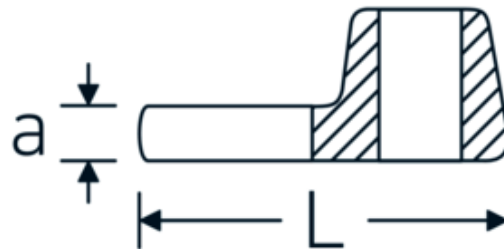

## CROW-FOOT wrench, inch

**540a**

Product no. **02500065**  
GTIN **4018754004799**  
Model **540 A 1 9/16**

### Label.

3/8 " CROW-FOOT wrench Wrench size 1 9/16" L.59,5mm

### Technical Attributes.

<b>a</b>	8 mm
<b>Internal square drive (inch)</b>	3/8 "
<b>Width mm (b)</b>	68 mm
<b>Length mm (L)</b>	59,5 mm
<b>S</b>	35,7 mm
<b>Wrench size [inch]</b>	1 9/16 "

02500060	540 A 1 3/8	3/8 " CROW-FOOT wrench Wrench size 1 3/8" L.54,5mm	4018754004768
02500062	540 A 1 7/16	3/8 " CROW-FOOT wrench Wrench size 1 7/16" L.56,5mm	4018754004775
02500064	540 A 1 1/2	3/8 " CROW-FOOT wrench Wrench size 1 1/2" L.58mm	4018754004782
02500065	540 A 1 9/16	3/8 " CROW-FOOT wrench Wrench size 1 9/16" L.59,5mm	4018754004799
02500066	540 A 1 5/8	3/8 " CROW-FOOT wrench Wrench size 1 5/8" L.63mm	4018754004805
02500067	540 A 1 11/16	3/8 " CROW-FOOT wrench Wrench size 1 11/16" L.63mm	4018754173631
02500068	540 A 1 3/4	3/8 " CROW-FOOT wrench Wrench size 1 3/4" L.68mm	4018754004812
02500070	540 A 1 7/8	3/8 " CROW-FOOT wrench Wrench size 1 7/8" L.72mm	4018754004829
02500072	540 A 2	3/8 " CROW-FOOT wrench Wrench size 2" L.75mm	4018754004836
02500074	540 A 2 1/8	3/8 " CROW-FOOT wrench Wrench size 2 1/8" L.75,6mm	4018754173648
02500076	540 A 2 1/4	3/8 " CROW-FOOT wrench Wrench size 2 1/4" L.80,5mm	4018754173655
03500078	540 A 2 3/8	1/2 " CROW-FOOT wrench Wrench size 2 3/8" L.81,5mm	4018754121366