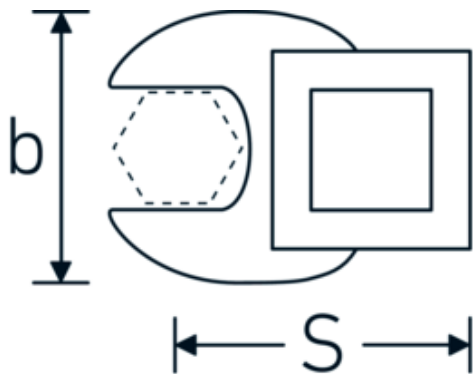

## CROW-FOOT wrench, inch

**540a**

Product no. **02500065**  
GTIN **4018754004799**  
Model **540 A 1 9/16**

### Label.

3/8 " CROW-FOOT wrench Wrench size 1 9/16" L.59,5mm

### Technical Attributes.

<b>a</b>	8 mm
<b>Internal square drive (inch)</b>	3/8 "
<b>Width mm (b)</b>	68 mm
<b>Length mm (L)</b>	59,5 mm
<b>S</b>	35,7 mm
<b>Wrench size [inch]</b>	1 9/16 "

## Variants.

Product no.	Model no. (ERP)	Description	GTIN
01500024	540 A 3/8	1/4 " CROW-FOOT wrench Wrench size 3/8" L.25,5mm	4018754173839
02500028	540 A 7/16	3/8 " CROW-FOOT wrench Wrench size 7/16" L.32mm	4018754004621
02500032	540 A 1/2	3/8 " CROW-FOOT wrench Wrench size 1/2" L.34,3mm	4018754004638
02500034	540 A 9/16	3/8 " CROW-FOOT wrench Wrench size 9/16" L.37,7mm	4018754004645
02500036	540 A 5/8	3/8 " CROW-FOOT wrench Wrench size 5/8" L.37,7mm	4018754004652
02500038	540 A 11/16	3/8 " CROW-FOOT wrench Wrench size 11/16" L.42,5mm	4018754004669
02500040	540 A 3/4	3/8 " CROW-FOOT wrench Wrench size 3/4" L.42,5mm	4018754004676
02500042	540 A 13/16	3/8 " CROW-FOOT wrench Wrench size 13/16" L.42,3mm	4018754004683
02500044	540 A 7/8	3/8 " CROW-FOOT wrench Wrench size 7/8" L.44,5mm	4018754004690
02500048	540 A 1	3/8 " CROW-FOOT wrench Wrench size 1" L.47mm	4018754004706
02500050	540 A 1 1/16	3/8 " CROW-FOOT wrench Wrench size 1 1/16" L.47mm	4018754004713
02500052	540 A 1 1/8	3/8 " CROW-FOOT wrench Wrench size 1 1/8" L.50mm	4018754004720
02500054	540 A 1 3/16	3/8 " CROW-FOOT wrench Wrench size 1 3/16" L.50mm	4018754004737
02500056	540 A 1 1/4	3/8 " CROW-FOOT wrench Wrench size 1 1/4" L.53mm	4018754004744
02500058	540 A 1 5/16	3/8 " CROW-FOOT wrench Wrench size 1 5/16" L.53mm	4018754004751