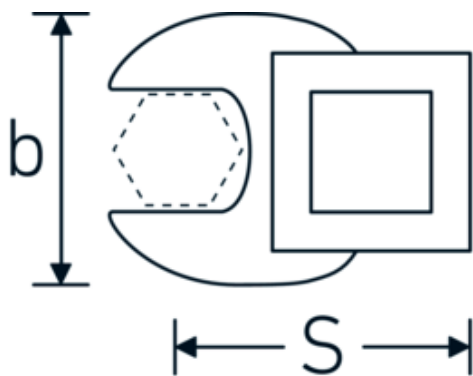

## CROW-FOOT wrench, inch

**540a**

Product no. **02500052**  
GTIN **4018754004720**  
Model **540 A 1 1/8**

### Label.

3/8 " CROW-FOOT wrench Wrench size 1 1/8" L.50mm

### Technical Attributes.

<b>a</b>	8 mm
<b>Internal square drive (inch)</b>	3/8 "
<b>Width mm (b)</b>	50 mm
<b>Length mm (L)</b>	50 mm
<b>S</b>	28,5 mm
<b>Wrench size [inch]</b>	1 1/8 "

## Variants.

Product no.	Model no. (ERP)	Description	GTIN
01500024	540 A 3/8	1/4 " CROW-FOOT wrench Wrench size 3/8" L.25,5mm	4018754173839
02500028	540 A 7/16	3/8 " CROW-FOOT wrench Wrench size 7/16" L.32mm	4018754004621
02500032	540 A 1/2	3/8 " CROW-FOOT wrench Wrench size 1/2" L.34,3mm	4018754004638
02500034	540 A 9/16	3/8 " CROW-FOOT wrench Wrench size 9/16" L.37,7mm	4018754004645
02500036	540 A 5/8	3/8 " CROW-FOOT wrench Wrench size 5/8" L.37,7mm	4018754004652
02500038	540 A 11/16	3/8 " CROW-FOOT wrench Wrench size 11/16" L.42,5mm	4018754004669
02500040	540 A 3/4	3/8 " CROW-FOOT wrench Wrench size 3/4" L.42,5mm	4018754004676
02500042	540 A 13/16	3/8 " CROW-FOOT wrench Wrench size 13/16" L.42,3mm	4018754004683
02500044	540 A 7/8	3/8 " CROW-FOOT wrench Wrench size 7/8" L.44,5mm	4018754004690
02500048	540 A 1	3/8 " CROW-FOOT wrench Wrench size 1" L.47mm	4018754004706
02500050	540 A 1 1/16	3/8 " CROW-FOOT wrench Wrench size 1 1/16" L.47mm	4018754004713
02500052	540 A 1 1/8	3/8 " CROW-FOOT wrench Wrench size 1 1/8" L.50mm	4018754004720
02500054	540 A 1 3/16	3/8 " CROW-FOOT wrench Wrench size 1 3/16" L.50mm	4018754004737
02500056	540 A 1 1/4	3/8 " CROW-FOOT wrench Wrench size 1 1/4" L.53mm	4018754004744
02500058	540 A 1 5/16	3/8 " CROW-FOOT wrench Wrench size 1 5/16" L.53mm	4018754004751