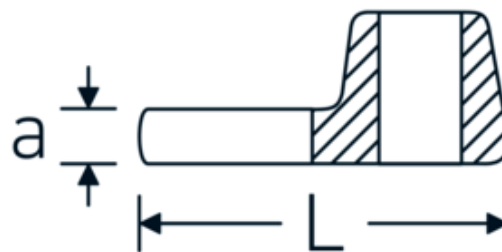

## CROW-FOOT wrench, inch

**540a**

Product no. **02500052**  
GTIN **4018754004720**  
Model **540 A 1 1/8**

### Label.

3/8 " CROW-FOOT wrench Wrench size 1 1/8" L.50mm

### Technical Attributes.

<b>a</b>	8 mm
<b>Internal square drive (inch)</b>	3/8 "
<b>Width mm (b)</b>	50 mm
<b>Length mm (L)</b>	50 mm
<b>S</b>	28,5 mm
<b>Wrench size [inch]</b>	1 1/8 "

02500060	540 A 1 3/8	3/8 " CROW-FOOT wrench Wrench size 1 3/8" L.54,5mm	4018754004768
02500062	540 A 1 7/16	3/8 " CROW-FOOT wrench Wrench size 1 7/16" L.56,5mm	4018754004775
02500064	540 A 1 1/2	3/8 " CROW-FOOT wrench Wrench size 1 1/2" L.58mm	4018754004782
02500065	540 A 1 9/16	3/8 " CROW-FOOT wrench Wrench size 1 9/16" L.59,5mm	4018754004799
02500066	540 A 1 5/8	3/8 " CROW-FOOT wrench Wrench size 1 5/8" L.63mm	4018754004805
02500067	540 A 1 11/16	3/8 " CROW-FOOT wrench Wrench size 1 11/16" L.63mm	4018754173631
02500068	540 A 1 3/4	3/8 " CROW-FOOT wrench Wrench size 1 3/4" L.68mm	4018754004812
02500070	540 A 1 7/8	3/8 " CROW-FOOT wrench Wrench size 1 7/8" L.72mm	4018754004829
02500072	540 A 2	3/8 " CROW-FOOT wrench Wrench size 2" L.75mm	4018754004836
02500074	540 A 2 1/8	3/8 " CROW-FOOT wrench Wrench size 2 1/8" L.75,6mm	4018754173648
02500076	540 A 2 1/4	3/8 " CROW-FOOT wrench Wrench size 2 1/4" L.80,5mm	4018754173655
03500078	540 A 2 3/8	1/2 " CROW-FOOT wrench Wrench size 2 3/8" L.81,5mm	4018754121366