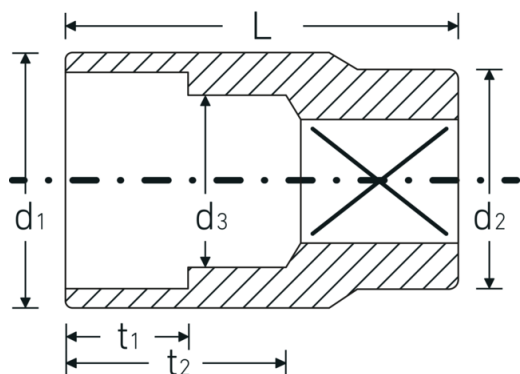

Sockets 1/2", inch

50a

Product no. **03410041**
GTIN **4018754007936**
Model **50 A 25/32**

Label.

1/2 " Socket Wrench size 25/32" L.41mm

Technical Drawing.

Technical Attributes.

Drive profile	bi-hex AS-Drive®
Internal square drive (inch)	1/2 "
d1	27 mm
d2	25 mm
d3	18,6 mm
Length mm (L)	41 mm
Wrench size [inch]	25/32 "
t1	16 mm
t2	24,6 mm

Logistics data.

Depth mm (IFS)	42
Width mm (IFS)	28
Height mm (IFS)	28
Length (packed, mm)	85
Width (packed, mm)	45
Height (packed, mm)	55
Volume (packed, dm ³)	0.210375 dm ³
Product no.	03410041
Weight (gross, kg)	0,430