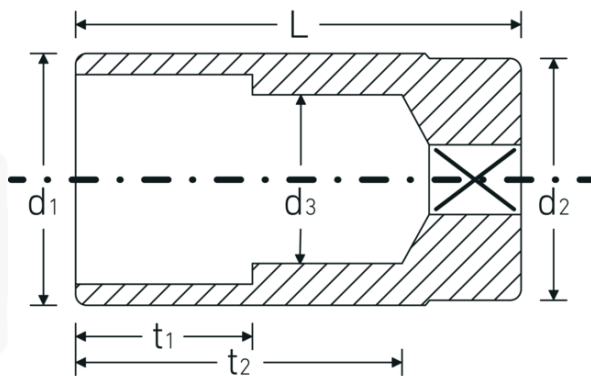

Socket

46

Product no. **02020013**
GTIN **4018754002191**
Model **46 13**

Label. 3/8 " Socket Wrench size 13mm L.54mm

Features.

- long version
- bi-hex with AS-Drive profile
- 3/8" internal square drive
- HPQ® high performance steel, chrome-plated
- size 20.8: with rubber insert for spark plugs
- DIN 3124 / ISO 2725-1 / DIN EN 3710 / DIN EN 3709 / ASME B 107.5M

Advantages.

Long

Technical Drawing.

Technical Attributes.

Drive profile	Bi-hex AS-Drive
Internal square drive (inch)	3/8 "
d1	18 mm
d2	17,5 mm
d3	12 mm
DIN	DIN 3124 / ISO 2725-1, DIN EN 3710, DIN EN 3709, ASME B 107.5M
Length mm (L)	54 mm
Width across flats [mm]	13 mm
t1	20 mm
t2	40,1 mm

Logistics data.

Depth mm (IFS)	54
Width mm (IFS)	18
Height mm (IFS)	18
Length (packed, mm)	95
Width (packed, mm)	57
Height (packed, mm)	37
Volume (packed, dm3)	0.200355 dm3
Product no.	02020013
Weight (gross, kg)	0,610
Weight PAP (kg)	0,000
Weight PVC (kg)	0,003
GTIN	4018754002191
Country of origin	GERMANY
Region of origin	Nordrhein-Westfalen
WEEE/ElektroG	nicht ear-pflichtig
Customs tariff no.	82042000
Packing standard	10
Weight	61 g