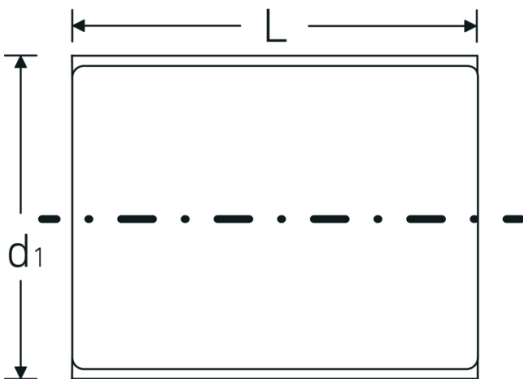

### 12171 VDE

Product no. **02380007**  
 GTIN **4018754253456**  
 Model **12171 VDE-7**

**Label.** 3/8 " VDE socket Wrench size 7mm L.42mm

## Technical Drawing.

## Technical Attributes.

Drive profile	bi-hex AS-Drive®
Internal square drive (inch)	3/8 "
d1	15,5 mm
DIN	DIN EN 60900
Length mm (L)	42 mm
Width across flats [mm]	7 mm

## Logistics data.

Depth mm (IFS)	41
Width mm (IFS)	16
Height mm (IFS)	16
Length (packed, mm)	60
Width (packed, mm)	35
Height (packed, mm)	35
Volume (packed, dm3)	0.0735 dm3
Product no.	02380007
Weight (gross, kg)	0,050